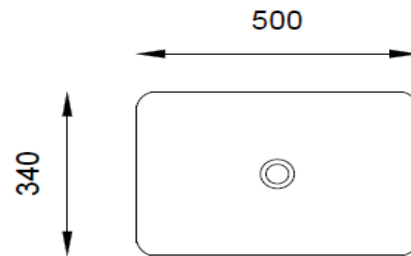

SPECIFICATIONS

Color : Available in Baby Pink, Black, Grey, Green, Light Green, Ivory, Light Blue, Aqua Blue , Matte white

Material : Ceramic

Type: Above counter

Dimension : All dimension are in mm , as per the drawing below .