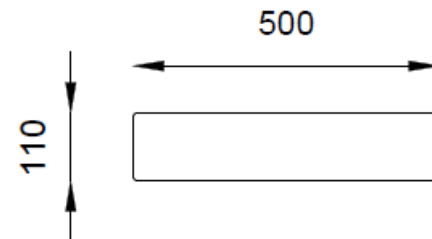

FRONT VIEW

TECHNOLOGY

Leak Proof

Durable Materials

Ecco Smart

Follow us - [casamilanouae](#)

www.casamilanoitaly.com

Email us – info@casamilanoitaly.com
WHATSAPP & TOLL FREE
8009394