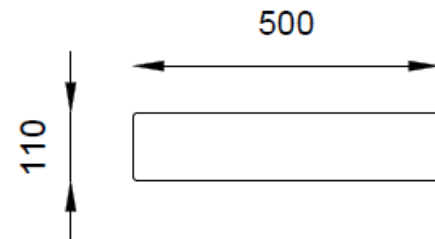

FRONT VIEW

TECHNOLOGY

Leak Proof

Durable Materials

Ecco Smart

Follow us - [casamilano.it](https://www.casamilano.it)

www.casamilano.it

Email us – info@casamilanoitaly.com
WHATSAPP & TOLL FREE
8009394