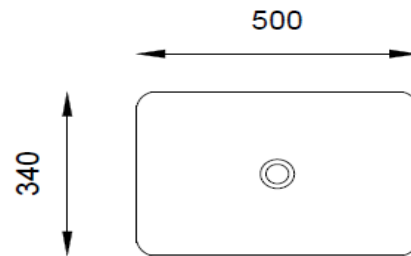

Casa Milano

Sapphire above counter basin – Baby pink

390100110246

This Baby pink wash basin is a stylish addition to any bathroom. The basin's above-counter installation adds a modern touch, while its high-quality construction ensures durability and longevity.

SPECIFICATIONS

Color : Available in Baby Pink, Black, Grey, Green, Light Green, Ivory, Light Blue, Aqua Blue , Matte white

Material : Ceramic

Type: Above counter

Dimension : All dimension are in mm , as per the drawing below .