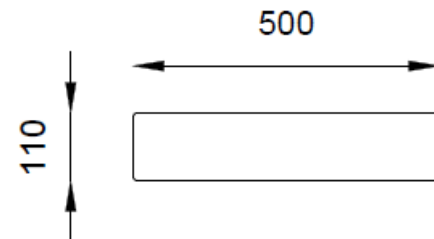

FRONT VIEW

TECHNOLOGY

Leak Proof

Durable Materials

Ecco Smart

5 YEARS WARRANTY

Follow us - [casamilanouae](#)

www.casamilanoitaly.com

Email us –
info@casamilanoitaly.com
WHATSAPP & TOLL FREE 8009394