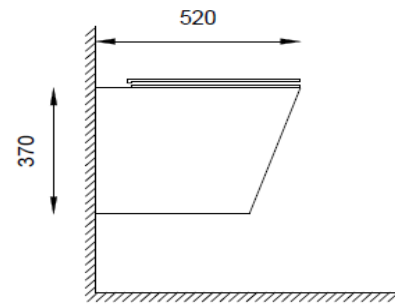

SPECIFICATIONS

Color : Available in Baby Pink, Black, Grey, Green, Light Green, Ivory, Light Blue, Aqua Blue

Material : Ceramic

Type: Wall hung

Dimension : All dimension are in mm , as per the drawing below .