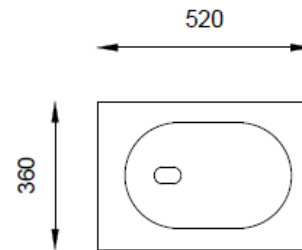

SIDE VIEW

TOP VIEW