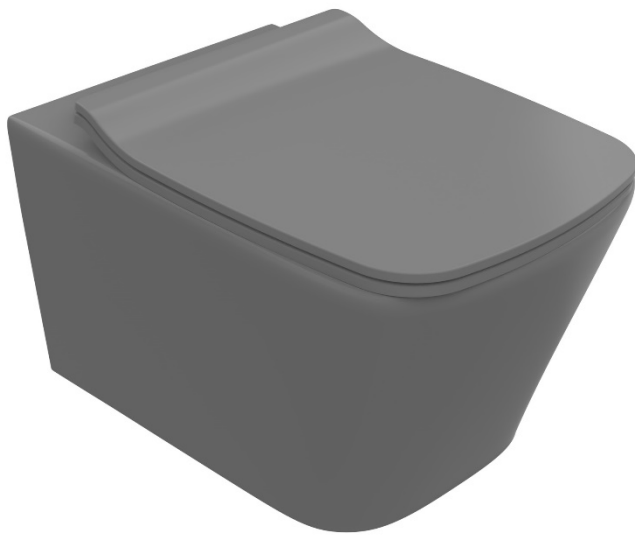

Casa Milano

Sapphire wall hung WC with UF seat cover – Grey

390100110239

This stunning Grey WC is the perfect addition to any bathroom, creating a sleek and modern appearance. It features a user-friendly operation, ensuring effortless flushing with a gentle touch. It is also easy to install.

SPECIFICATIONS

Color : Available in Baby Pink, Black, Grey, Green, Light Green, Ivory, Light Blue, Aqua Blue

Material : Ceramic

Type: Wall hung

Dimension : All dimension are in mm , as per the drawing below .

SIDE VIEW

TOP VIEW

TECHNOLOGY

Leak Proof

Durable Materials

Ecco Smart

Follow us - [casamilanouae](#)

www.casamilanoitaly.com