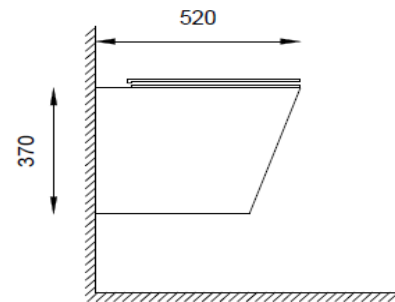

SPECIFICATIONS

Color : Available in Baby Pink, Black, Grey, Green, Light Green, Ivory, Light Blue, Aqua Blue

Material : Ceramic

Type: Wall hung

Dimension : All dimension are in mm , as per the drawing below .