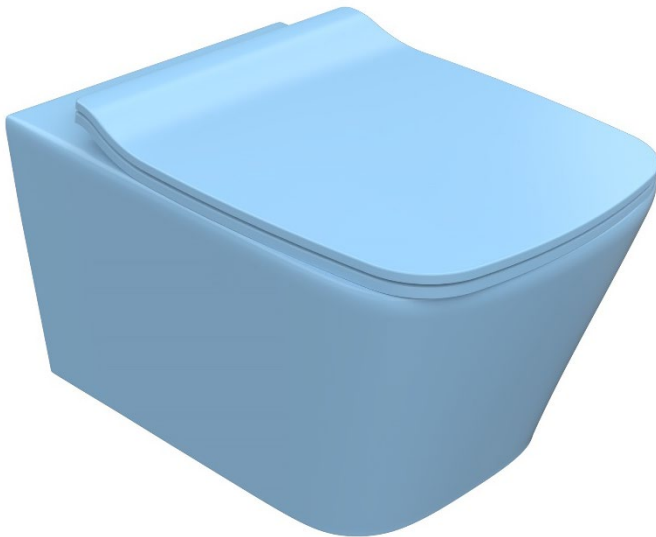

Casa Milano

Sapphire wall hung WC with UF seat cover – Light blue

390100110238

This stunning Light blue WC is the perfect addition to any bathroom, creating a sleek and modern appearance. It features a user-friendly operation, ensuring effortless flushing with a gentle touch. It is also easy to install.

SPECIFICATIONS

Color : Available in Baby Pink, Black, Grey, Green, Light Green, Ivory, Light Blue, Aqua Blue

Material : Ceramic

Type: Wall hung

Dimension : All dimension are in mm , as per the drawing below .