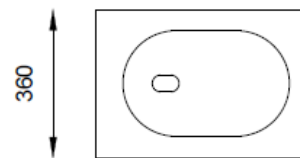

Casa Milano

Sapphire wall hung WC with UF seat cover – Baby pink

390100110237

This stunning Baby pink WC is the perfect addition to any bathroom, creating a sleek and modern appearance. It features a user-friendly operation, ensuring effortless flushing with a gentle touch. It is also easy to install.

SPECIFICATIONS

Color : Available in Baby Pink, Black, Grey, Green, Light Green, Ivory, Light Blue, Aqua Blue

Material : Ceramic

Type: Wall hung

Dimension : All dimension are in mm , as per the drawing below .

TOP VIEW

TECHNOLOGY

Leak Proof

Durable Materials

Ecco Smart

Follow us - [casamilanouae](https://www.casamilanouae.com)

www.casamilanoitaly.com

Email us – info@casamilanoitaly.com
WHATSAPP & TOLL FREE
8009394