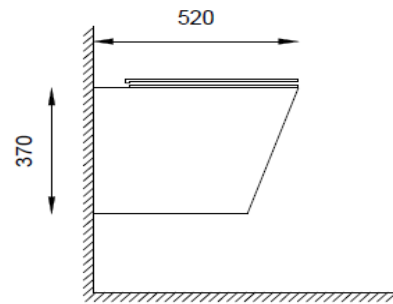

Casa Milano

Sapphire wall hung WC with UF seat cover – Baby pink

390100110237

This stunning Baby pink WC is the perfect addition to any bathroom, creating a sleek and modern appearance. It features a user-friendly operation, ensuring effortless flushing with a gentle touch. It is also easy to install.

SPECIFICATIONS

Color : Available in Baby Pink, Black, Grey, Green, Light Green, Ivory, Light Blue, Aqua Blue

Material : Ceramic

Type: Wall hung

Dimension : All dimension are in mm , as per the drawing below .