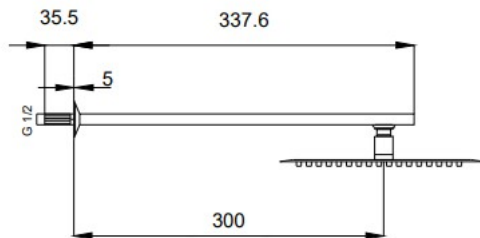

DRAWING

SIDE VIEW

TECHNOLOGY

Leak Proof

Durable Materials

Ecco Smart

5 YEARS WARRANTY

Follow us - [casamilanouae](https://www.casamilanouae.com)

www.casamilanoitaly.com

Email us -
info@casamilanoitaly.com
m WHATSAPP & TOLL
FREE 8009394