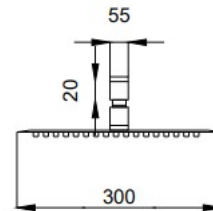

Casa Milano

Sapphire Shower Head with wall arm – Bronze brass

390100108043

A shower head is a plumbing fixture that is mounted on the wall of a shower. It is designed to disperse water evenly for the purpose of bathing. A wall arm is a plumbing component that connects the shower head to the water supply in the wall. It serves as the conduit for delivering water to the shower head .

SPECIFICATIONS

Colour : Available in, Matte gray , Matte gold , Bronze brass.

Material : Solid Brass

Mounting : Wall mounted

Operating type : Manual

Dimension : All dimensions are in MM , as per the image below .

DRAWING

SIDE VIEW

FRONT VIEW

TECHNOLOGY

Leak Proof

Durable Materials

Ecco Smart

5 YEARS WARRANTY

Follow us - [casamilanouae](https://www.casamilanouae.com)

www.casamilanoitaly.com

Email us -
info@casamilanoitaly.com
m WHATSAPP & TOLL
FREE 8009394