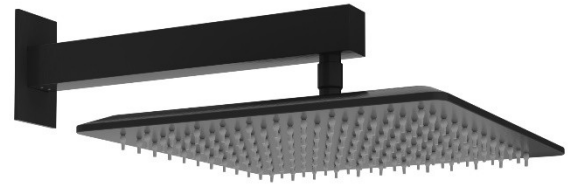

Casa Milano

Sapphire Shower Head, with wall arm -Matte grey

390100108032

A shower head is a plumbing fixture that is mounted on the wall of a shower. It is designed to disperse water evenly for the purpose of bathing. A wall arm is a plumbing component that connects the shower head to the water supply in the wall. It serves as the conduit for delivering water to the shower head .

SPECIFICATIONS

Colour : Available in, Matte gray , Matte gold , Bronze brass.

Material : Solid Brass

Mounting : Wall mounted

Operating type : Manual

Dimension : All dimensions are in MM , as per the image below .

DRAWING

SIDE VIEW

FRONT VIEW

TECHNOLOGY

Leak Proof

Durable Materials

Ecco Smart

5 YEARS WARRANTY