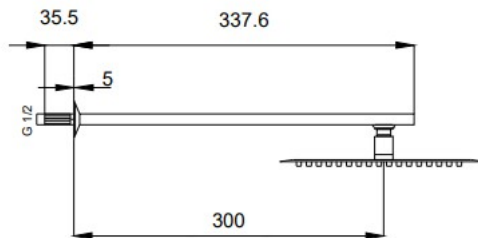

DRAWING

SIDE VIEW

TECHNOLOGY

Leak Proof

Durable Materials

Ecco Smart

5 YEARS WARRANTY

Follow us - [casamilanouae](https://www.casamilanouae.com)

www.casamilanoitaly.com

Email us -
info@casamilanoitaly.com
m WHATSAPP & TOLL
FREE 8009394