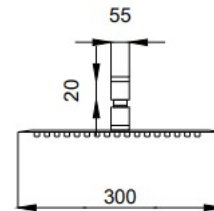

Casa Milano

Sapphire Shower Head, with wall arm -Matte grey

390100108032

A shower head is a plumbing fixture that is mounted on the wall of a shower. It is designed to disperse water evenly for the purpose of bathing. A wall arm is a plumbing component that connects the shower head to the water supply in the wall. It serves as the conduit for delivering water to the shower head .

SPECIFICATIONS

Colour : Available in, Matte gray , Matte gold , Bronze brass.

Material : Solid Brass

Mounting : Wall mounted

Operating type : Manual

Dimension : All dimensions are in MM , as per the image below .

DRAWING

SIDE VIEW

FRONT VIEW

TECHNOLOGY

Leak Proof

Durable Materials

Ecco Smart

5 YEARS WARRANTY

Follow us - [casamilanouae](https://www.casamilanouae.com)

www.casamilanoitaly.com

Email us -
info@casamilanoitaly.com
m WHATSAPP & TOLL
FREE 8009394