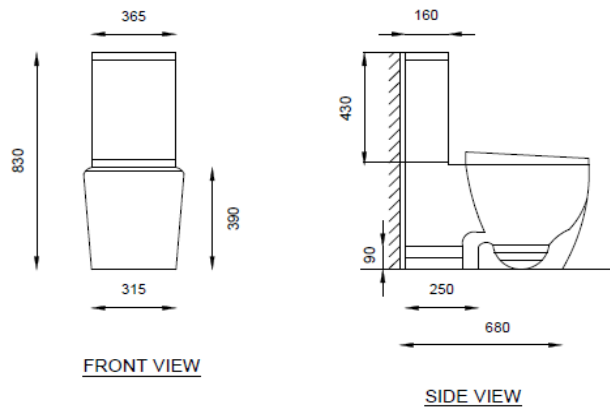

Casa Milano

Sapphire washdown WC - White

390100107191

This stunning white water closet is the perfect addition to any bathroom, creating a sleek and modern appearance. It features a user friendly operation, ensuring effortless flushing with a gentle touch. It is also easy to install.

SPECIFICATIONS

Color : White

Material : Ceramic

Type: Washdown

Dimensions : All dimensions are in mm , as per the drawing below .

TECHNOLOGY

Leak Proof

Durable Materials