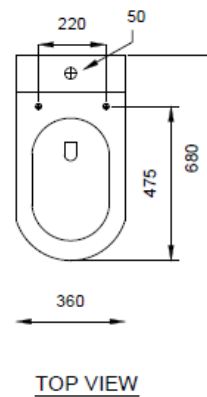

SPECIFICATIONS

Color : White

Material : Ceramic

Type: Washdown

Dimensions : All dimensions are in mm , as per the drawing below .

TECHNOLOGY

Leak Proof

Durable Materials