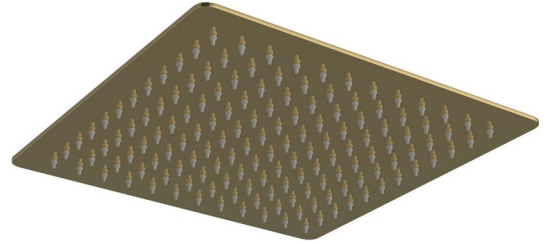

Casa Milano

Sapphire slim shower head gold.

390100105068

This slim shower head gold is a sleek and stylish addition to any bathroom, ensuring a seamless and lavish experience .

SPECIFICATIONS

Colour : Gold .

Material : Solid Brass

Mounting : Wall mounted

Shape : Square

Dimension : All dimensions are in MM , as per the image below .

DRAWING

RIGHT SIDE VIEW

FRONT VIEW

TOP VIEW