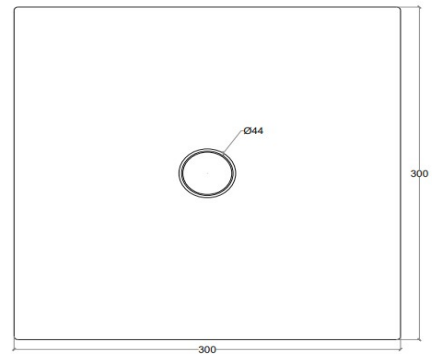

Material : Solid Brass

Mounting : Wall mounted

Shape : Square

Dimension : All dimensions are in MM , as per the image below .

DRAWING

RIGHT SIDE VIEW

FRONT VIEW

TOP VIEW