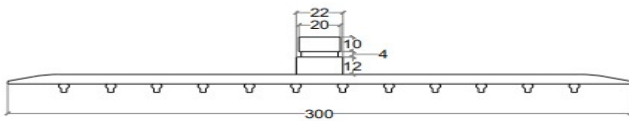

Casa Milano

Sapphire slim shower head gold.

390100105068

This slim shower head gold is a sleek and stylish addition to any bathroom, ensuring a seamless and lavish experience .

SPECIFICATIONS

Colour : Gold .

Material : Solid Brass

Mounting : Wall mounted

Shape : Square

Dimension : All dimensions are in MM , as per the image below .

DRAWING

RIGHT SIDE VIEW

FRONT VIEW

TOP VIEW