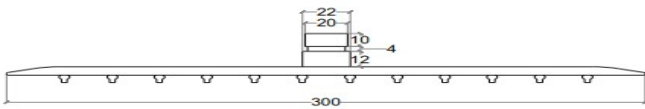

Casa Milano

Sapphire slim shower head gold.

390100105068

This slim shower head gold is a sleek and stylish addition to any bathroom, ensuring a seamless and lavish experience .

SPECIFICATIONS

Colour : Gold .

Material : Solid Brass

Mounting : Wall mounted

Shape : Square

Dimension : All dimensions are in MM , as per the image below .

DRAWING

RIGHT SIDE VIEW

FRONT VIEW

TOP VIEW