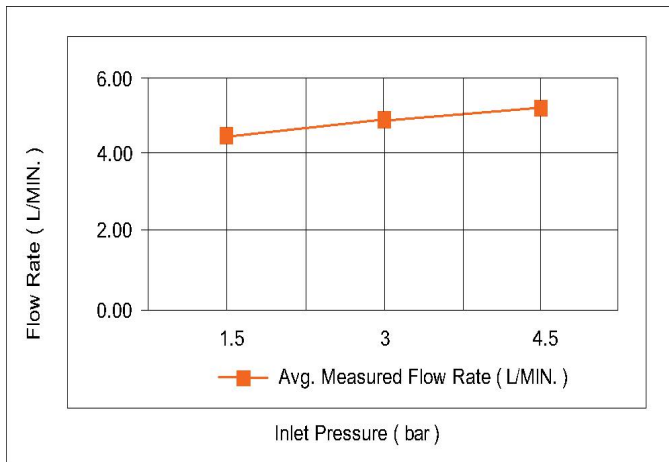

Operating type : Manual

Flow rate (Liter) : 4.98

Shape (mm) : Square

Water efficiency rate : ★★★★★

Dimension : All dimensions are in mm , as per the image below .

FLOW CHART

DRAWING

TECHNOLOGY