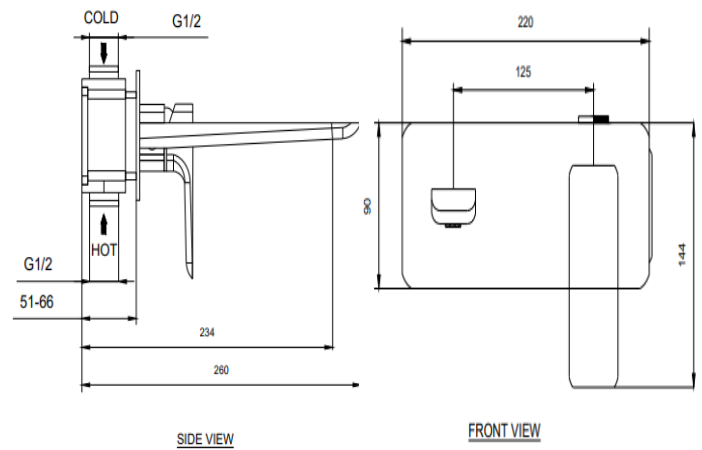

Operating type : Manual

Flow rate (Liter) : 4.98

Shape (mm) : Square

Water efficiency rate : ★★★★★

Dimension : All dimensions are in mm , as per the image below .

FLOW CHART

DRAWING

TECHNOLOGY