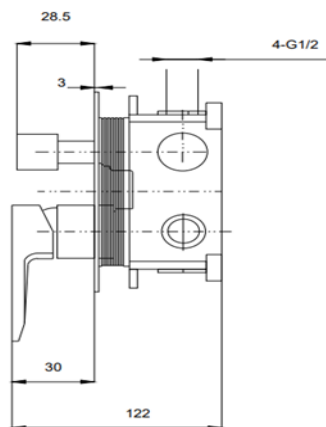

### SPECIFICATIONS

Colour : Available in Chrome , Matte black , Matte gold , Bronze brass .

Material : Solid Brass

Mounting : Wall mounted

Operating type : Manual

Shape (mm) : Square

Dimension : All dimensions are in mm , as per the image below .

### DRAWING

SIDE VIEW

FRONT VIEW