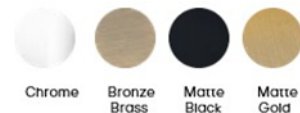

## Casa Milano

Sapphire concealed shower mixer with diverter - Bronze brass

**390100103436**

This Bronze brass shower mixer is a sleek and stylish addition to any bathroom, ensuring a seamless and lavish experience, It is also easy to install.

### SPECIFICATIONS

Colour : Available in Chrome , Matte black , Matte gold , Bronze brass .

Material : Solid Brass

Mounting : Wall mounted

Operating type : Manual

Shape (mm) : Square

Dimension : All dimensions are in mm , as per the image below .