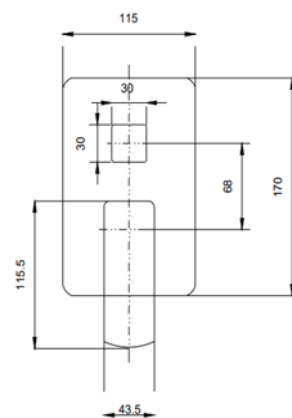

### SPECIFICATIONS

Colour : Available in Chrome , Matte black , Matte gold , Bronze brass .

Material : Solid Brass

Mounting : Wall mounted

Operating type : Manual

Shape (mm) : Square

Dimension : All dimensions are in mm , as per the image below .

### DRAWING

SIDE VIEW

FRONT VIEW