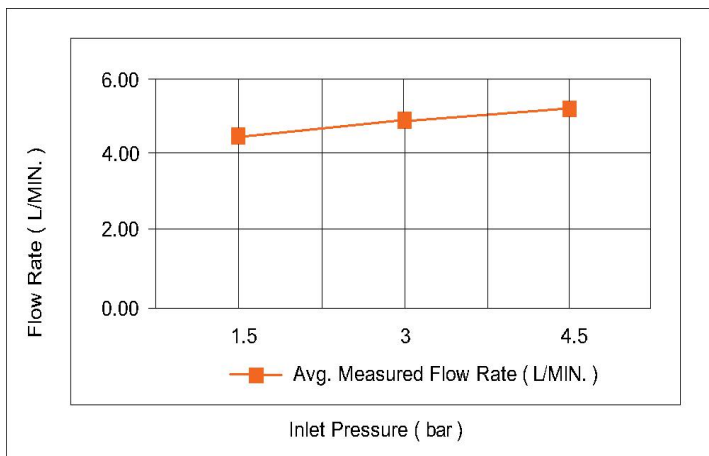

Operating type : Manual

Flow rate (Liter ) : 4.92

Shape (mm) : Square

Water efficiency rate : ★★★★★

Dimension : All dimensions are in mm , as per the image below .

### FLOW CHART