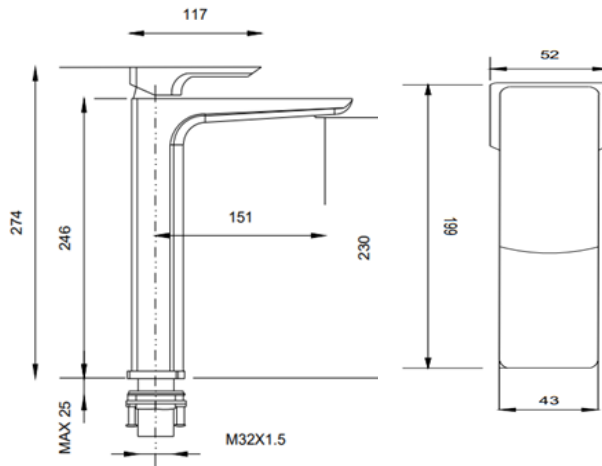

DRAWING

TECHNOLOGY

Leak Proof

Durable Materials

Ecco Smart

Follow us - [casamilano.it](https://www.casamilano.it)

www.casamilanoitaly.com

Email us – info@casamilanoitaly.com
WHATSAPP & TOLL FREE
8009394