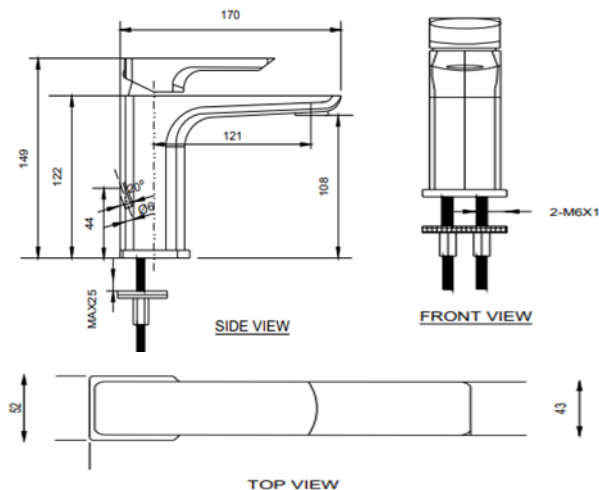

DRAWING

TECHNOLOGY

Leak Proof

Durable Materials

Ecco Smart

Follow us - [casamilanouae](https://www.casamilanouae.com)

www.casamilanoitaly.com

Email us – info@casamilanoitaly.com
WHATSAPP & TOLL FREE
8009394