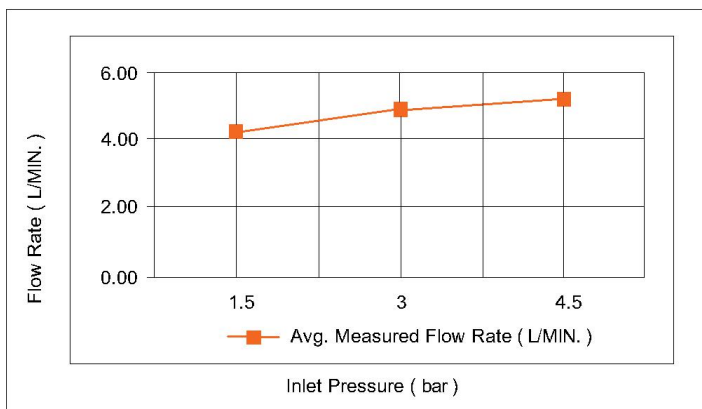

Operating type : Manual

Flow rate (Liter ) : 4.85

Shape (mm) : Square

Water efficiency rate : ★★★★★

Dimension : All dimensions are in mm , as per the image below .

### FLOW CHART