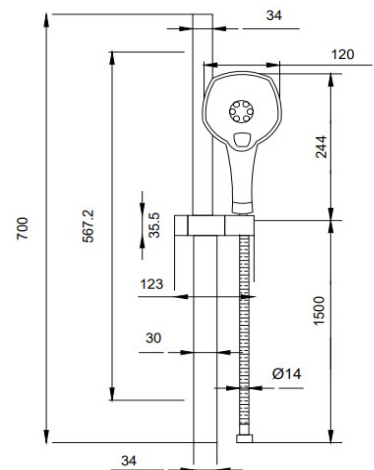

Casa Milano

Sapphire sliding bar with round hand shower complete set

390100102667

The Sapphire sliding bar with a round hand shower is a comprehensive set .The system features an adjustable handheld showerhead mounted on a vertical bar. This bar incorporates mounts or brackets, facilitating effortless adjustment of the handheld showerhead's height .

SPECIFICATIONS

Colour : Chrome

Material : Solid Brass

Mounting : Wall mounted

Operating type : Manual

Dimension : All dimensions are in MM , as per the image below .

DRAWING

FRONT VIEW