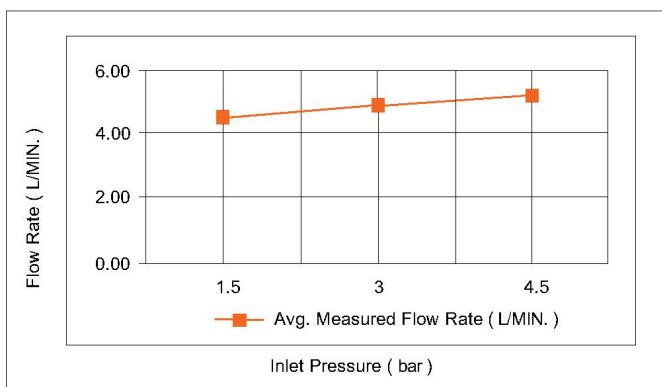

Operating type : Manual

Flow rate (Liter ) : 4.92

Shape (mm) : Square

Water Efficiency rate : ★★★★★

Dimension : All dimensions are in mm , as per the image below .

### FLOW CHART