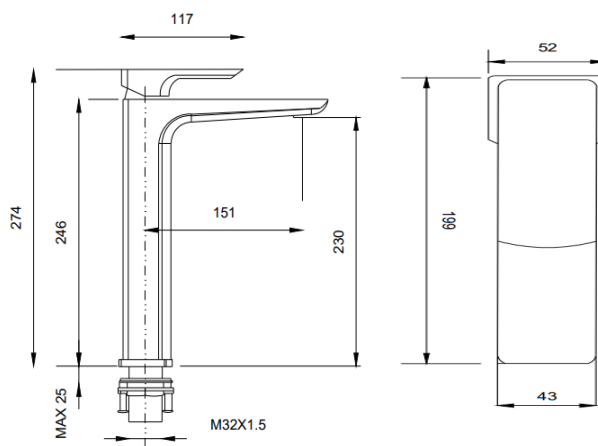

DRAWING

TECHNOLOGY

Leak Proof

Durable Materials

Ecco Smart

5 YEARS WARRANTY

Follow us - casamilanouae

www.casamilanoitaly.com

Email us –
info@casamilanoitaly.com
WHATSAPP & TOLL FREE
8009394