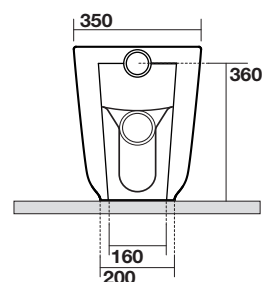

Art. 5118

TriBeCa vaso unico cm 55 Norim
completo di fissaggio WB5N

TriBeCa Norim btw wc pan cm 55
fixing screws WB5N included

Peso 23,00 kg
weight 23,00 kg

Scarico acqua 6 lt o 4.5 lt / 3lt
Drain 6 lt or 4.5 lt / 3lt