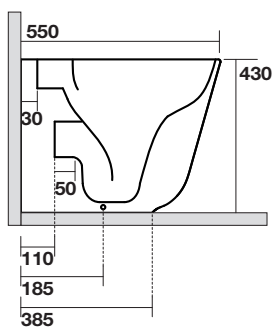

Art. 5118

TriBeCa vaso unico cm 55 Norim
completo di fissaggio WB5N

TriBeCa Norim btw wc pan cm 55
fixing screws WB5N included

Peso 23,00 kg
weight 23,00 kg

Scarico acqua 6 lt o 4.5 lt / 3lt
Drain 6 lt or 4.5 lt / 3lt