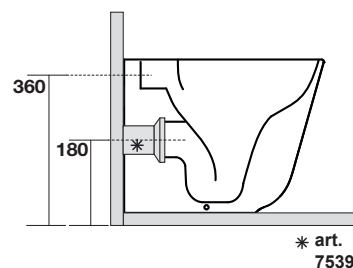

Art. 5118

TriBeCa vaso unico cm 55 Norim
completo di fissaggio WB5N

TriBeCa Norim btw wc pan cm 55
fixing screws WB5N included

Peso 23,00 kg
weight 23,00 kg

Scarico acqua 6 lt o 4.5 lt / 3lt
Drain 6 lt or 4.5 lt / 3lt