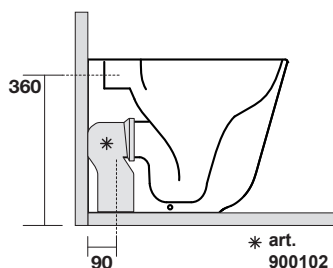

Art. 5118

TriBeCa vaso unico cm 55 Norim
completo di fissaggio WB5N

TriBeCa Norim btw wc pan cm 55
fixing screws WB5N included

Peso 23,00 kg
weight 23,00 kg

Scarico acqua 6 lt o 4.5 lt / 3lt
Drain 6 lt or 4.5 lt / 3lt