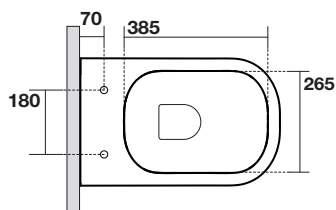

Art. 5118

TriBeCa vaso unico cm 55 Norim
completo di fissaggio WB5N

TriBeCa Norim btw wc pan cm 55
fixing screws WB5N included

Peso 23,00 kg
weight 23,00 kg

Scarico acqua 6 lt o 4.5 lt / 3lt
Drain 6 lt or 4.5 lt / 3lt