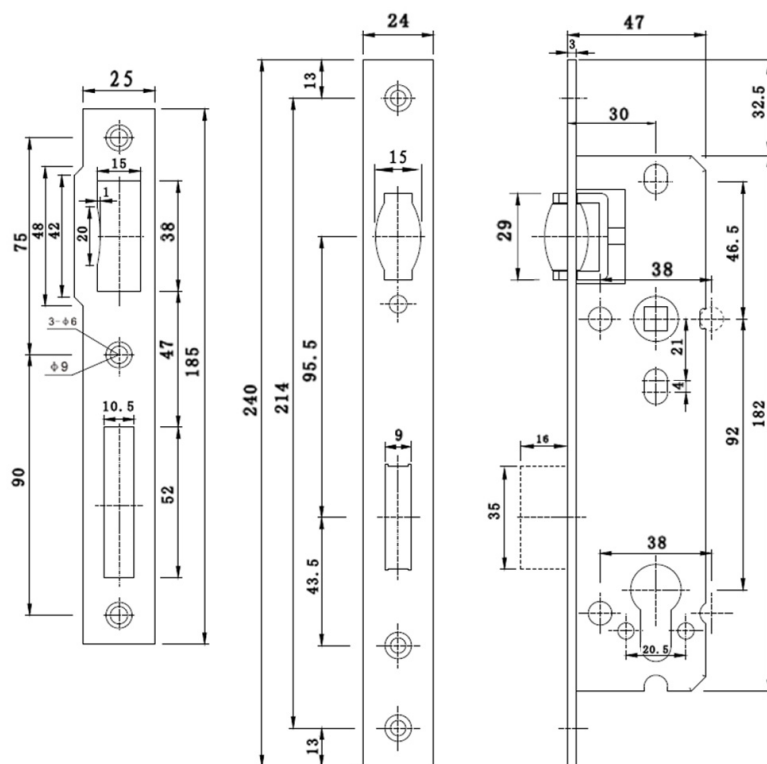

Casa Milano

TECHNICAL DATA SHEET

Casa Milano

Mortice Narrow Profile Roller Lock Satin Stainless Steel

150300400698

The Mortice Narrow Profile Roller Lock is a high-quality lock designed to provide secure and efficient door locking solutions. Constructed from premium stainless steel (SS304), this lock ensures durability and resistance to corrosion, making it suitable for both residential and commercial applications.

SPECIFICATION

- 30mm backset.
- SS 304 forend, strike plate and follower.
- Zinc alloy roller latch and dead bolt.
- Cylinder withdraw deadbolt- offers convenience and safety combined with security.
- Single turn dead bolt.

DRAWING

10
YEARS
MECHANICAL
WARRANTY

Follow us - [casamilanouae](https://www.casamilanouae.com)

www.casamilanoitaly.com

Email us - info@casamilanoitaly.com