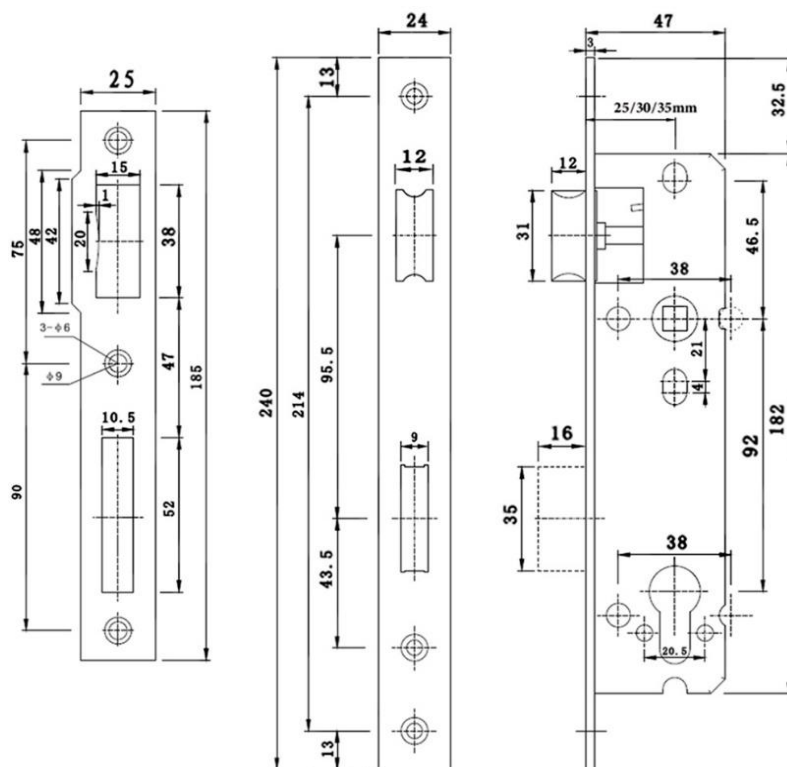

DRAWING

10
YEARS
MECHANICAL
WARRANTY

Follow us - [casamilano.it](https://www.casamilano.it)

www.casamilano.it

Email us - info@casamilanoitaly.com