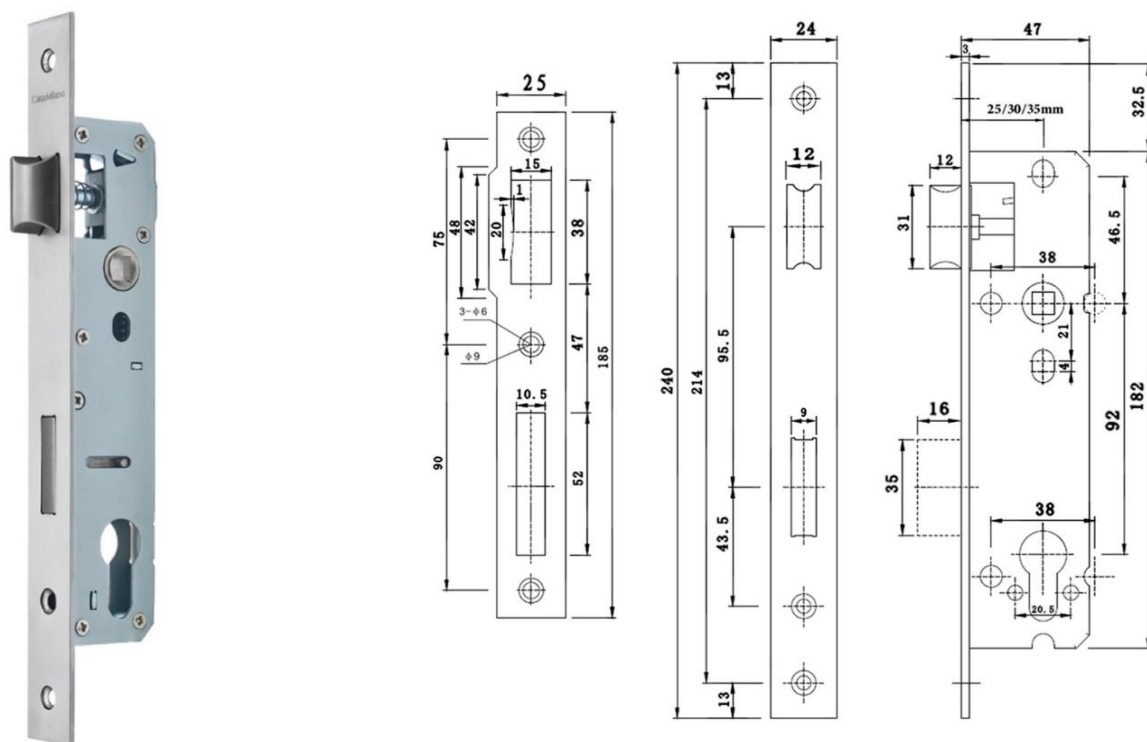

Casa Milano

TECHNICAL DATA SHEET

Casa Milano

Mortice Narrow Profile Sash Lock Satin Stainless Steel

150300400696

The Mortice Narrow Profile Sash Lock is a high-quality lock designed to provide secure and efficient door locking solutions. Constructed from premium stainless steel (SS304), this narrow profile sash lock ensures durability and resistance to corrosion, making it suitable for both residential and commercial applications.

SPECIFICATION

- 30mm backset, 92mm centres.
- SS 304 forend, strike plate and follower.
- Zinc alloy latch and dead bolt.
- Cylinder can withdraw both latch and deadbolt offers convenience and safety combined with security.
- Single turn dead bolt.

DRAWING

10
YEARS
MECHANICAL
WARRANTY

Follow us - [casamilanouae](https://www.casamilanouae.com)

www.casamilanoitaly.com

Email us - info@casamilanoitaly.com