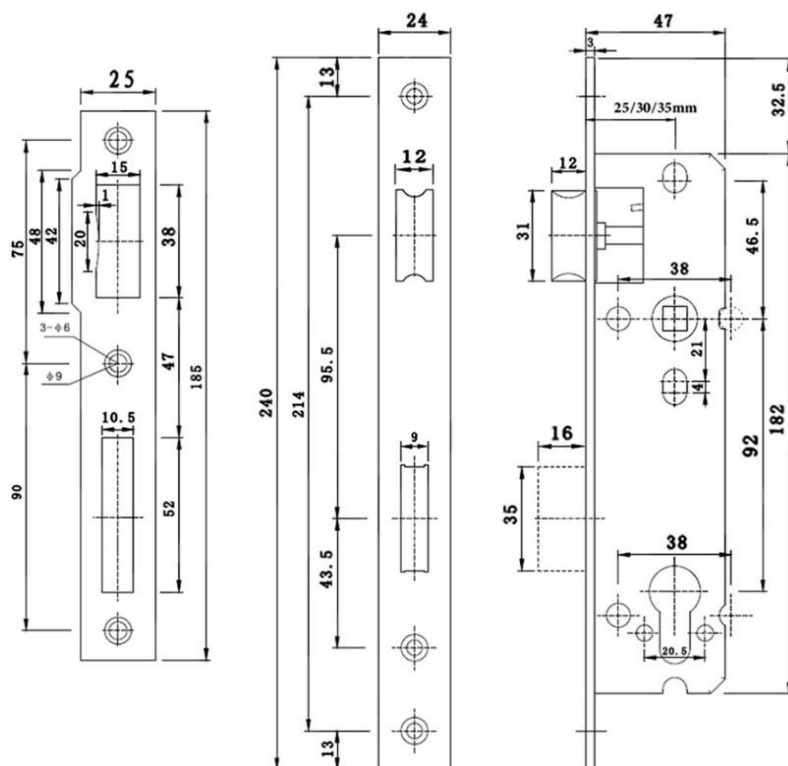

Casa Milano

TECHNICAL DATA SHEET

Casa Milano

Mortice Narrow Profile Sash Lock Satin Stainless Steel

150300400695

The Mortice Narrow Profile Sash Lock is a high-quality lock designed to provide secure and efficient door locking solutions. Constructed from premium stainless steel (SS304), this narrow profile sash lock ensures durability and resistance to corrosion, making it suitable for both residential and commercial applications.

SPECIFICATION

- 25mm backset, 92mm centres.
- SS 304 forend, strike plate and follower.
- Zinc alloy latch and dead bolt.
- Cylinder can withdraw both latch and deadbolt offers convenience and safety combined with security.
- Single turn dead bolt.

DRAWING

10
YEARS
MECHANICAL
WARRANTY

Follow us - [casamilanouae](https://www.casamilanouae.com)

www.casamilanoitaly.com

Email us - info@casamilanoitaly.com