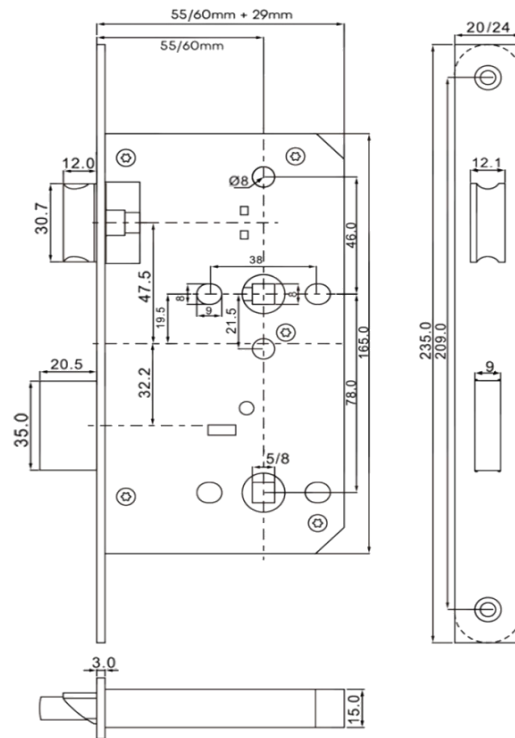

DRAWING

10
YEARS
MECHANICAL
WARRANTY

Follow us - [casamilano.it](https://www.casamilano.it)

www.casamilanoitaly.com

Email us - info@casamilanoitaly.com