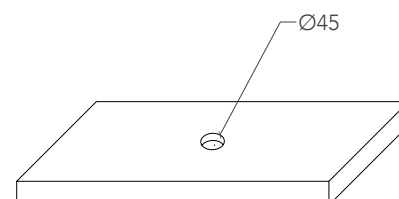

FORO SUL PIANO DI APPOGGIO HOLE ON THE TOP