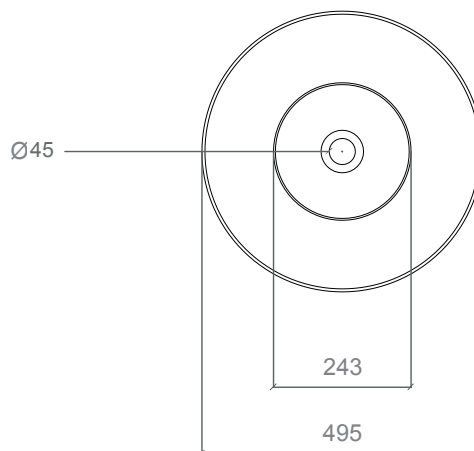

DATI TECNICI TECHNICAL DATA