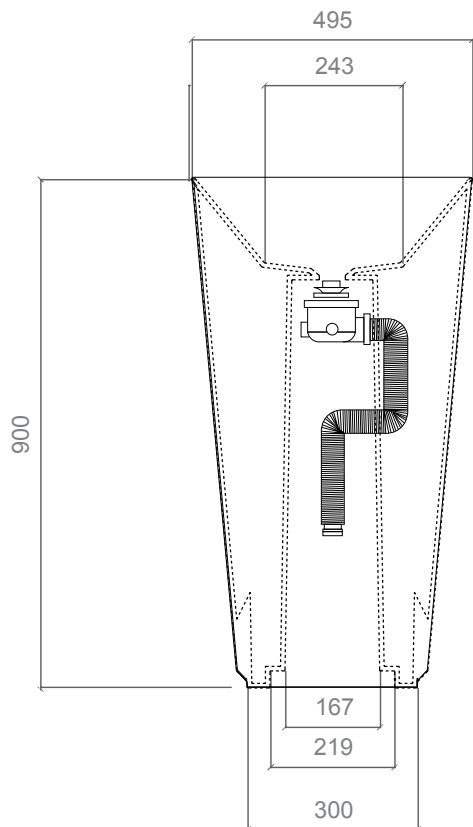

DATI TECNICI TECHNICAL DATA