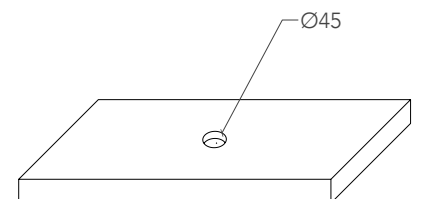

FORO SUL PIANO DI APPOGGIO HOLE ON THE TOP