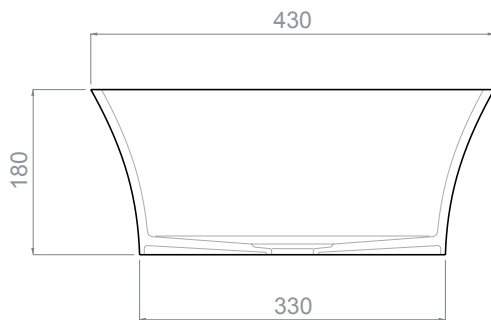

COLORI COLOURS

clear / chrome
VOLEGIOTTOT01F4

clear / gold
VOLEGIOTTOT01F3

DATI TECNICI TECHNICAL DATA

Prodotto artigianale, misure soggette a piccole variazioni.
Handcrafted product, dimensions subject to small variations.