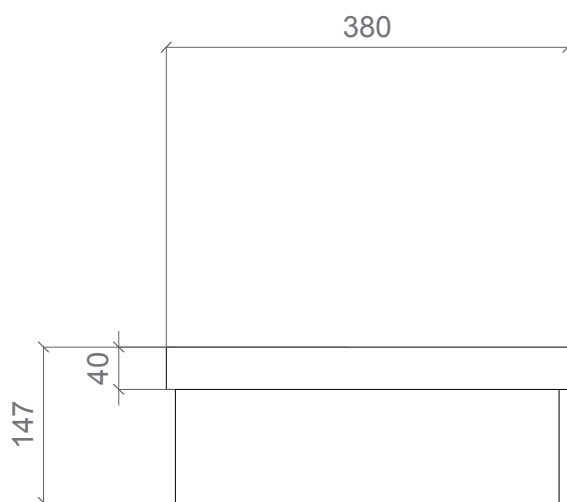

DATI TECNICI TECHNICAL DATA