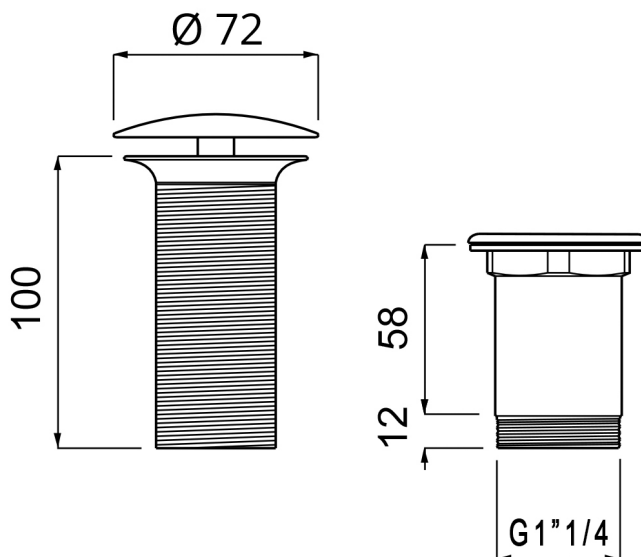

Category: Waste

Material: Brass

Weight: kg ±0,35

COLORI COLOURS

chrome

SCCR

satin chrome

SCCRS

satin nikel

SCNKS

white mat

SCWT

DATI TECNICI

TECHNICAL DATA

Casa Milano