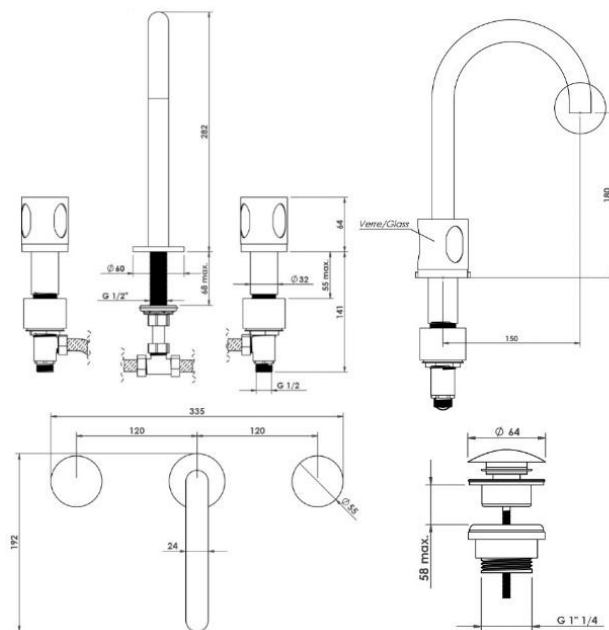

Casa Milano

TECHNICAL DATA SHEET

Cristal & Bronze

Celeste 3 Hole Basin Mixer Crystal Gold

390100103301

The luxurious Cristal & Bronze Collection of Basin mixer with a 3 Holes is a sleek and functional bathroom fixture that offers convenience and versatility.

SPECIFICATIONS

Color	: Crystal Gold
Mounting	: Deck Mounted
Operation Type	: Manual
Flow Rate (liter)	: 4.98
Material	: Brass
Height (mm)	: 282
Width (mm)	: 335
Shape	: Round
Water Efficiency Rate	: ★★★★★

DRAWING

TECHNOLOGY

Leak Proof

Durable Materials

ECO Smart

5 YEARS WARRANTY

Follow us - [casamilano.it](https://www.casamilano.it)

www.casamilano.it

Email us - info@casamilano.it

WHATSAPP & TOLL FREE

800 9394