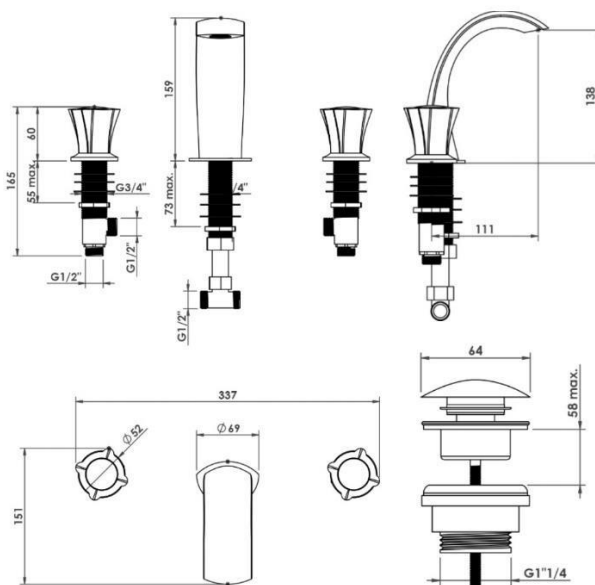

Casa Milano

TECHNICAL DATA SHEET

Crystal & Bronze

Naja Tiger Eye 3 Hole Basin Mixer Crystal Gold

390100100831

This crystal and bronze basin mixer is a stunning piece of bathroom hardware. It features a sleek, modern design with a curved spout. The mixer is made of high-quality solid brass and has a luxurious crystal gold finish. The crystal handles add a touch of elegance and sophistication, while the bronze base provides a warm and inviting contrast.

SPECIFICATIONS

Color	: Crystal Gold
Mounting	: Deck Mounted
Operation Type	: Manual
Flow Rate (liter)	: 4.88
Tap Holes	: 3 Holes
Material	: Brass
Height (mm)	159
Width (mm)	337
Shape	: Square
Water Efficiency Rate	: ★★★★★

DRAWING

TECHNOLOGY

Leak Proof

Durable Materials

ECO Smart

5 YEARS WARRANTY

Follow us - [casamilano.it](https://www.casamilano.it)

www.casamilano.it

Email us - info@casamilano.it

WHATSAPP & TOLL FREE

800 9394