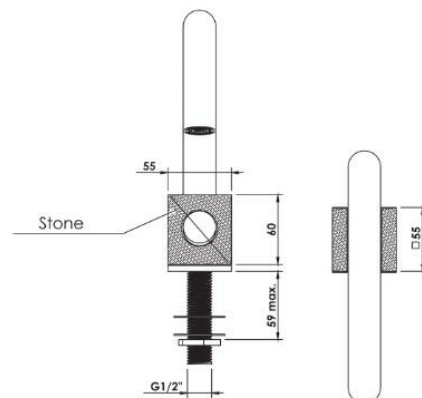

Casa Milano

TECHNICAL DATA SHEET

Crystal & Bronze

Fusion Obsidian 3 Hole Basin Mixer Crystal Gold

390100100831

This crystal and bronze basin mixer is a stunning piece of bathroom hardware. It features a modern design with a curved spout. The mixer is made of high-quality solid brass and has a luxurious crystal gold finish. The crystal handles add a touch of elegance, while the bronze base provides a warm and inviting contrast.

SPECIFICATIONS

Color	: Crystal Gold
Mounting	: Deck Mounted
Operation Type	: Manual
Flow Rate (liter)	: 4.88
Tap Holes	: 3 Holes
Material	: Brass
Height (mm)	: 220
Width (mm)	: 130
Shape	: Round
Water Efficiency Rate	: ★★★★★

DRAWING

TECHNOLOGY

Leak Proof

Durable Materials

ECO Smart

5
YEARS
WARRANTY

Follow us - [casamilano.it](https://www.casamilano.it)

www.casamilano.it

Email us - info@casamilanoitaly.com

WHATSAPP & TOLL FREE

800 9394