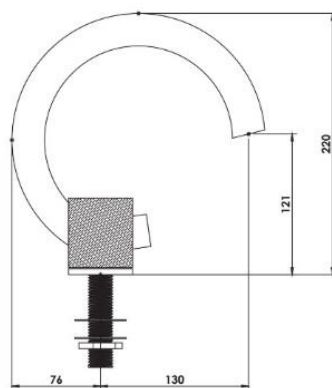

Casa Milano

TECHNICAL DATA SHEET

Crystal & Bronze

Fusion Obsidian 3 Hole Basin Mixer Crystal Gold

390100100831

This crystal and bronze basin mixer is a stunning piece of bathroom hardware. It features a modern design with a curved spout. The mixer is made of high-quality solid brass and has a luxurious crystal gold finish. The crystal handles add a touch of elegance, while the bronze base provides a warm and inviting contrast.

SPECIFICATIONS

Color	: Crystal Gold
Mounting	: Deck Mounted
Operation Type	: Manual
Flow Rate (liter)	: 4.88
Tap Holes	: 3 Holes
Material	: Brass
Height (mm)	: 220
Width (mm)	: 130
Shape	: Round
Water Efficiency Rate	: ★★★★★

DRAWING

TECHNOLOGY

Leak Proof

Durable Materials

ECO Smart

5
YEARS
WARRANTY

Follow us - [casamilano.it](https://www.casamilano.it)

www.casamilano.it

Email us - info@casamilanoitaly.com

WHATSAPP & TOLL FREE

800 9394