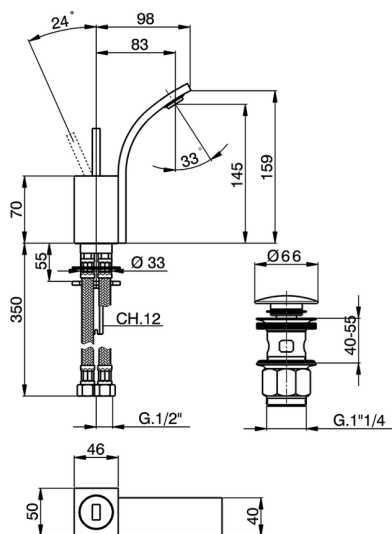

Single lever bidet mixer WAVE

MODEL **WA000552**

Single lever bidet mixer, with 1"1/4 Click Clack waste, G.3/8" stainless steel flexible hoses

AVAILABLE FINISHINGS

-  **21** 21 Chrome
-  **2F** 2F Brushed Nickel
-  **2Q** 2Q Black Titanium

CHARACTERISTICS

Cartridge Spare Parts **ZZ93197000**

38mm Joystick single-lever cartridge