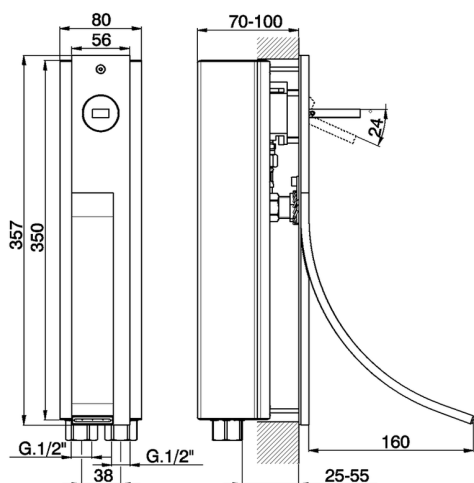

## Vertical exposed single lever washbasin mixer WAVE

MODEL **WA003511**

Vertical exposed single lever washbasin mixer, concealed part included

### CHARACTERISTICS

Cartridge Spare Parts **ZZ93197000**

**38mm Joystick single-lever cartridge**