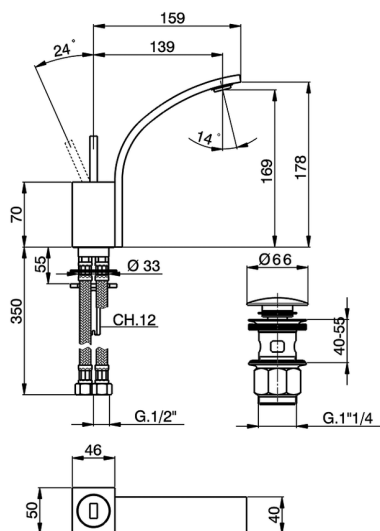

Single lever washbasin mixer WAVE

MODEL **WA000512**

Single lever washbasin mixer, with 1"1/4 Click Clack waste, G.3/8" stainless steel flexible hoses

AVAILABLE FINISHINGS

-  **21** 21 Chrome
-  **2F** 2F Brushed Nickel
-  **2Q** 2Q Black Titanium

CHARACTERISTICS

Cartridge Spare Parts **ZZ93197000**

38mm Joystick single-lever cartridge

Single lever washbasin mixer WAVE

WA000512

<https://en.cisal.it/single-lever-washbasin-mixer-wavewa000512>

2023-11-24