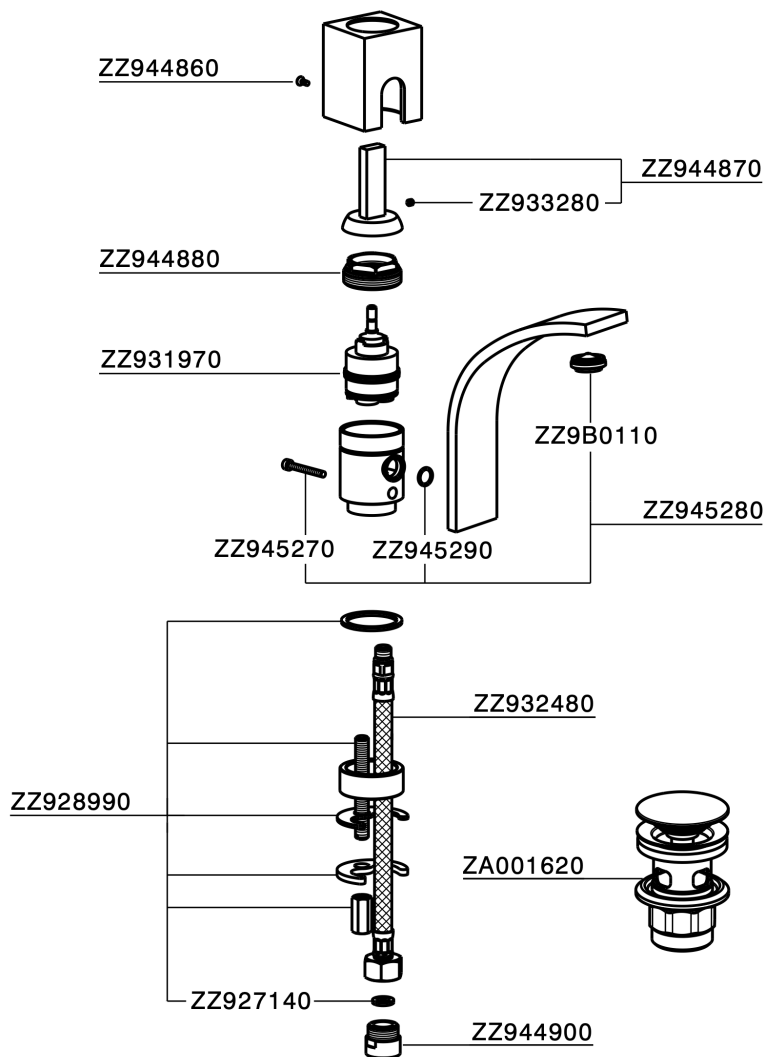

Single lever washbasin mixer WAVE

MODEL **WA000512**

Single lever washbasin mixer, with 1"1/4 Click Clack waste, G.3/8" stainless steel flexible hoses

AVAILABLE FINISHINGS

-  **21** 21 Chrome
-  **2F** 2F Brushed Nickel
-  **2Q** 2Q Black Titanium

CHARACTERISTICS

Cartridge Spare Parts **ZZ93197000**

38mm Joystick single-lever cartridge

Single lever washbasin mixer WAVE

WA000512

<https://en.cisal.it/single-lever-washbasin-mixer-wavewa000512>

2023-11-24