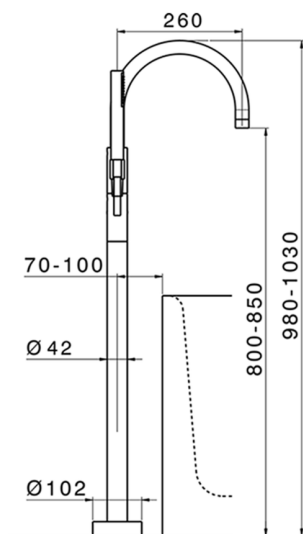

Exposed part for single-lever bath shower mixer SLIM

MODEL **SM014200**

Exposed part for single-lever bath shower mixer, handshower holder on column, Brass minimalistic one spray handshower, 150 cm smooth SUPREME Flexible Hose, for items ZA004510

AVAILABLE FINISHINGS

-  **21** 21 Chrome
-  **2B** 2B Polished Nickel
-  **40** 40 Matt Black
-  **4Q** 4Q Matt White

CHARACTERISTICS

- Cartridge Spare Parts **ZZ95409000**
- 35 mm Cartridge**
- Installation **Concealed**
- Required concealed parts **ZA004510**

EcoStop

EcoStop feature limits water flow to approximately 50% of maximum output with one point of resistance on setting. Push slightly past the middle stop only when full water output is required. This will save water up to 50%.

Casa Milano

Exposed part for single-lever bath shower mixer SLIM

| | | |
|--|--|--|
|  <p>cisal RUBINETTERIA</p> <p><small>Rubineria CICAL s.r.l. Via P. Durio, 160 28010 Alzo di Pella (Novara)-Italia Tel. +39 0322 918111 Fax +39 0322 969518 E-mail: cisal@cisal.it - www.cisal.it</small></p> | <p>SLIM - art. SM004200 . .</p> | |
| | <p>Completo vasca monocomando free-standing free standing single lever bath/shower set Ensemble bain/douche sur colonnes Badebatterie bodenstehend Conjunto bañera monomando free-standing</p> | <p>Disegnato: Menolotto C. Revisione 00 Data: 03.09.19</p> |
| | | |
| | | |