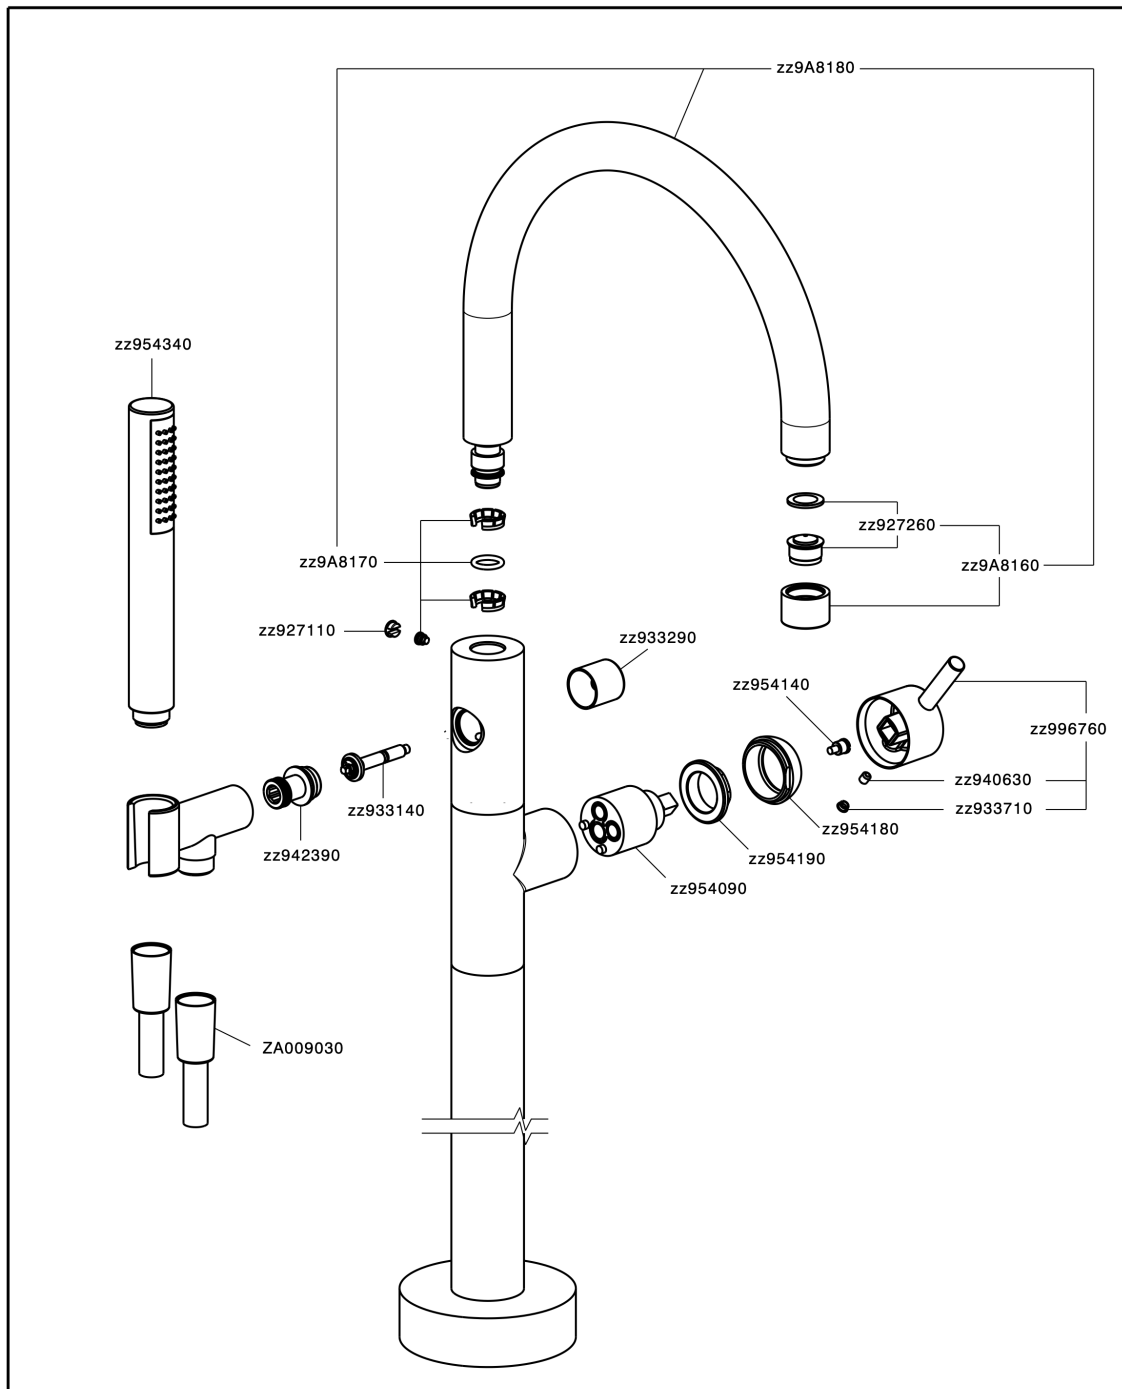

Exposed part for single-lever bath shower mixer SLIM

MODEL **SM014200**

Exposed part for single-lever bath shower mixer, handshower holder on column, Brass minimalistic one spray handshower, 150 cm smooth SUPREME Flexible Hose, for items ZA004510

EcoStop

EcoStop feature limits water flow to approximately 50% of maximum output with one point of resistance on setting. Push slightly past the middle stop only when full water output is required. This will save water up to 50%.

Casa Milano

Exposed part for single-lever bath shower mixer SLIM

| | | |
|--|--|--|
|  <p>cisal RUBINETTERIA</p> <p><small>Rubineria CICAL s.r.l. Via P. Durio, 160 28010 Alzo di Pella (Novara)-Italia Tel. +39 0322 918111 Fax +39 0322 969518 E-mail: cisal@cisal.it - www.cisal.it</small></p> | <p>SLIM - art. SM004200 . .</p> | |
| | <p>Completo vasca monocomando free-standing free standing single lever bath/shower set Ensemble bain/douche sur colonnes Badebatterie bodenstehend Conjunto bañera monomando free-standing</p> | <p>Disegnato: Menolotto C. Revisione 00 Data: 03.09.19</p> |
| | | |
| | | |

SM014200

<https://en.cisal.it/exposed-part-for-single-lever-bath-shower-mixer-slimsm014200>

Concealed part single lever free-standing CONCEALED

MODEL **ZA004510**

Concealed part single lever free-standing