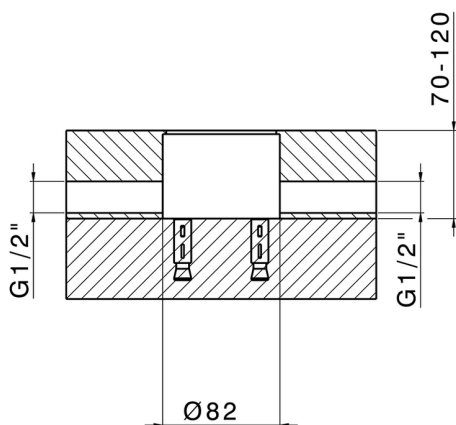

Concealed part single lever free-standing CONCEALED

MODEL **ZA004510**

Concealed part single lever free-standing

AVAILABLE FINISHINGS

04 04 Without finishing

CHARACTERISTICS

Concealed **1**

2023-11-24