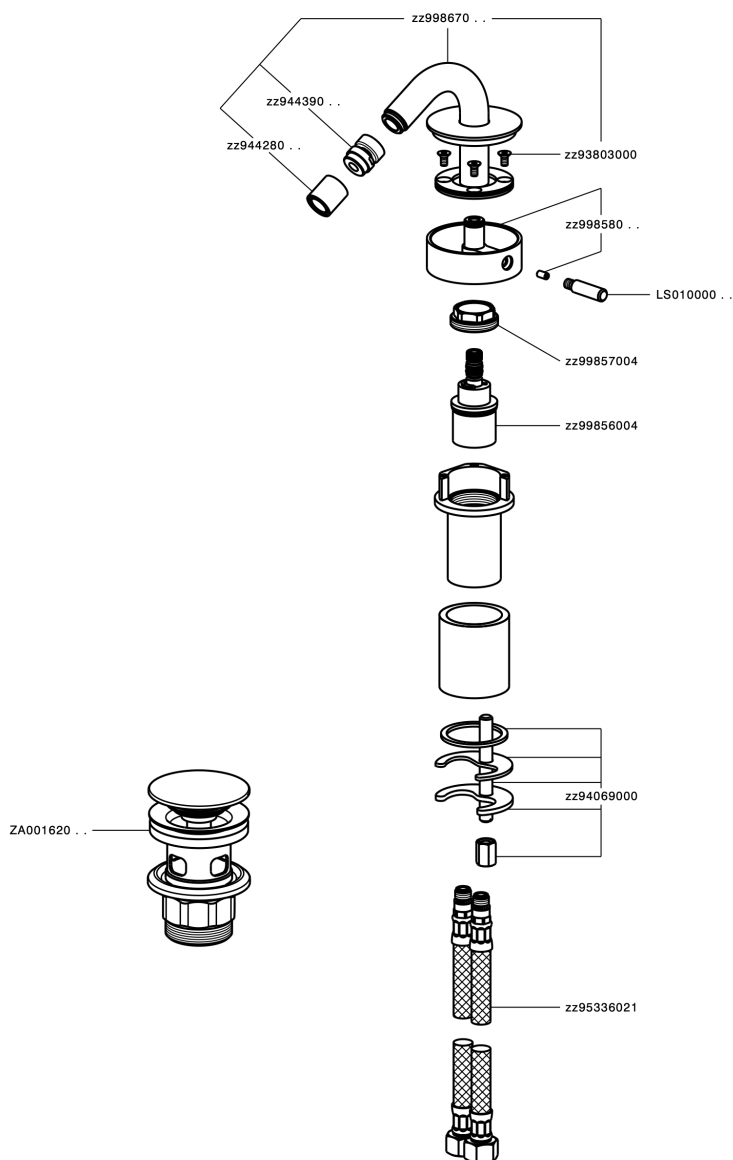

## Single lever bidet mixer SLIM

MODEL **SM001550**

Single lever bidet mixer, with 1"1/4 Click Clack waste, G.3/8" stainless steel flexible hoses

### CHARACTERISTICS

Cartridge Spare Parts **ZZ99856004**

**27 mm Progressive single-lever cartridge**

## Single lever bidet mixer SLIM

SM001550

<https://en.cisal.it/single-lever-bidet-mixer-slimsm001550>

2023-11-24