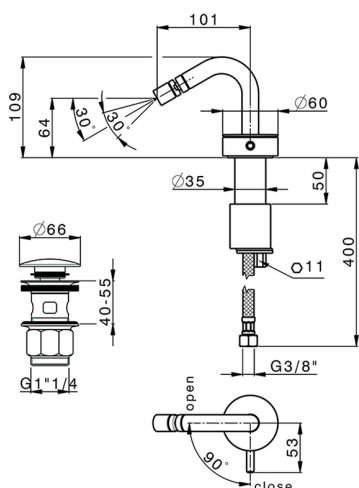

## Single lever bidet mixer SLIM

MODEL **SM001550**

Single lever bidet mixer, with 1"1/4 Click Clack waste, G.3/8" stainless steel flexible hoses

### CHARACTERISTICS

Cartridge Spare Parts **ZZ99856004**

**27 mm Progressive single-lever cartridge**

## Single lever bidet mixer SLIM

SM001550

<https://en.cisal.it/single-lever-bidet-mixer-slimsm001550>

2023-11-24