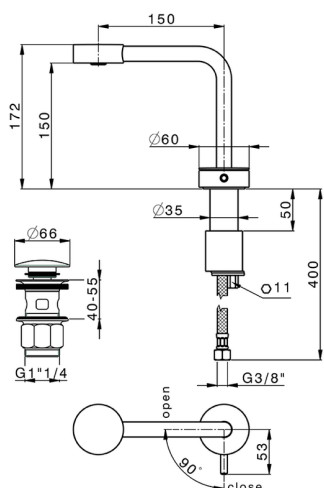

Single lever washbasin mixer SLIM

MODEL **SM000710**

Single lever washbasin mixer, with 1"1/4 Click Clack waste, G.3/8" stainless steel flexible hoses

AVAILABLE FINISHINGS

-  **40** 40 Matt Black
-  **4Q** 4Q Matt White
-  **6T** 6T Chrome/Matt Black
-  **7D** 7D Polished Nickel/Matt Black

CHARACTERISTICS

Cartridge Spare Parts **ZZ99856004**

27 mm Progressive single-lever cartridge

Casa Milano

Single lever washbasin mixer SLIM

SM000710

<https://en.cisal.it/single-lever-washbasin-mixer-slimsm000710>