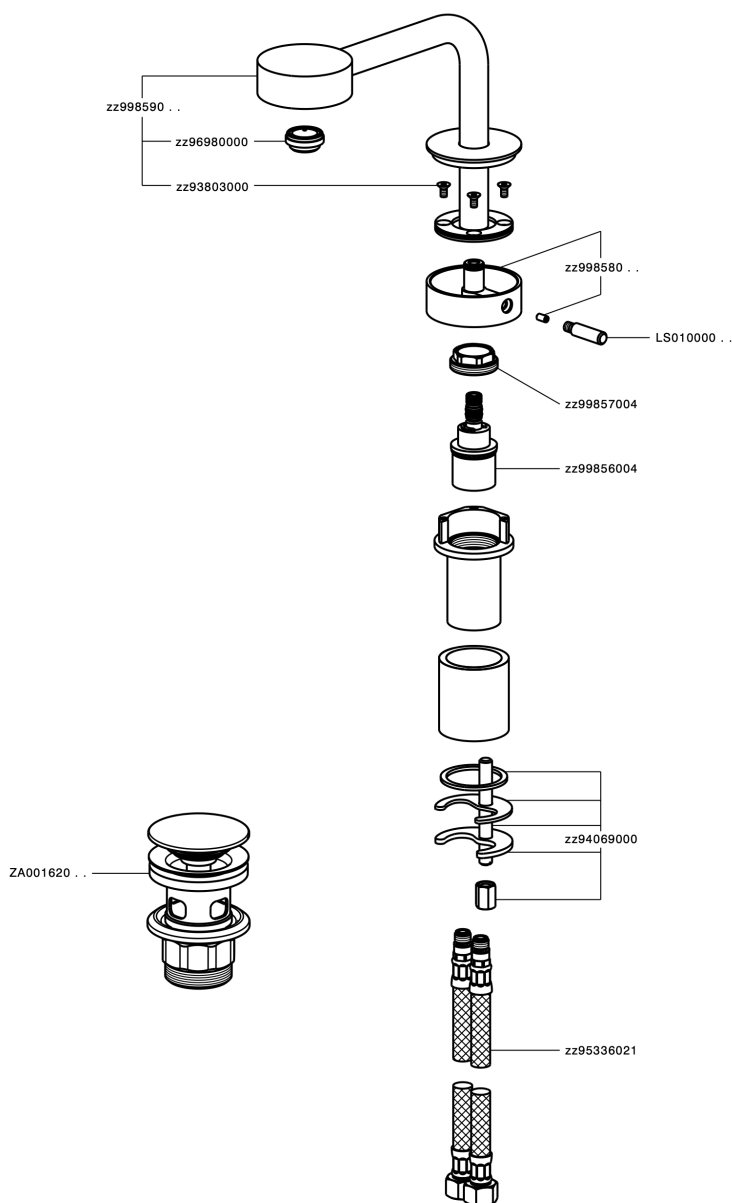

Single lever washbasin mixer SLIM

MODEL **SM000710**

Single lever washbasin mixer, with 1"1/4 Click Clack waste, G.3/8" stainless steel flexible hoses

AVAILABLE FINISHINGS

-  **40** 40 Matt Black
-  **4Q** 4Q Matt White
-  **6T** 6T Chrome/Matt Black
-  **7D** 7D Polished Nickel/Matt Black

CHARACTERISTICS

Cartridge Spare Parts **ZZ99856004**

27 mm Progressive single-lever cartridge

Casa Milano

Single lever washbasin mixer SLIM

SM000710

<https://en.cisal.it/single-lever-washbasin-mixer-slimsm000710>