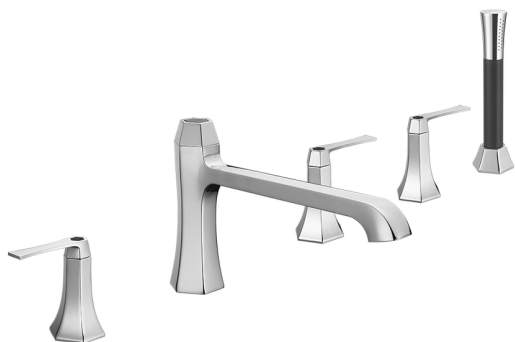

Deck-mounted 5-hole bath mixer **CHERIE**

MODEL **CF000260**

Deck-mounted 5-hole bath mixer, 2 outlet diverter, Chérie Brass one spray handshower, 175 cm Brass flexible hose

AVAILABLE FINISHINGS

- 
6T 6T Chrome/Matt Black
- 
7C 7C Gold/Matt Black
- 
7D 7D Polished Nickel/Matt Black
- 
7E 7E Rose Gold/Matt Black