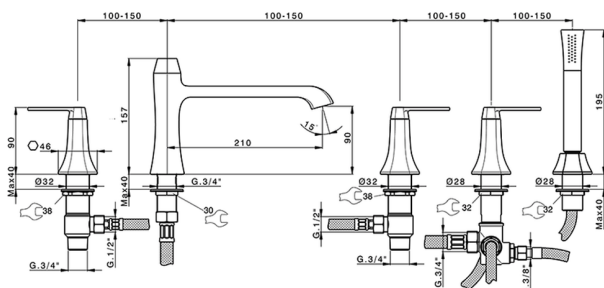

Deck-mounted 5-hole bath mixer **CHERIE**

MODEL **CF000260**

Deck-mounted 5-hole bath mixer, 2 outlet diverter, Chérie Brass one spray handshower, 175 cm Brass flexible hose

AVAILABLE FINISHINGS

- 
6T 6T Chrome/Matt Black
- 
7C 7C Gold/Matt Black
- 
7D 7D Polished Nickel/Matt Black
- 
7E 7E Rose Gold/Matt Black