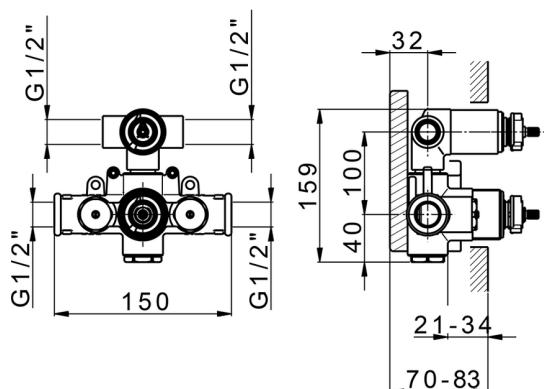

MODEL **ZA019100**

Concealed thermostatic shower mixer, 2-outlets, with 1/2" 2 outlet devia stop cartridge, without trim kit

AVAILABLE FINISHINGS

CHARACTERISTICS

Concealed **1**
 instructions **2** **IS.277**
 Cartridge Spare Parts **24.04A.PP**
8x20 Plus P Thermostatic Valve