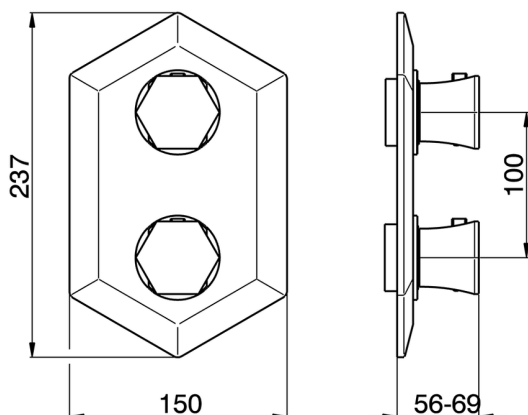

CHARACTERISTICS

Installation **Concealed**
Required concealed parts **ZA019100**

Thermostatic

The Cisal thermostatic is your personal water manager, helping you to handle, control and save water and energy.

Casa Milano