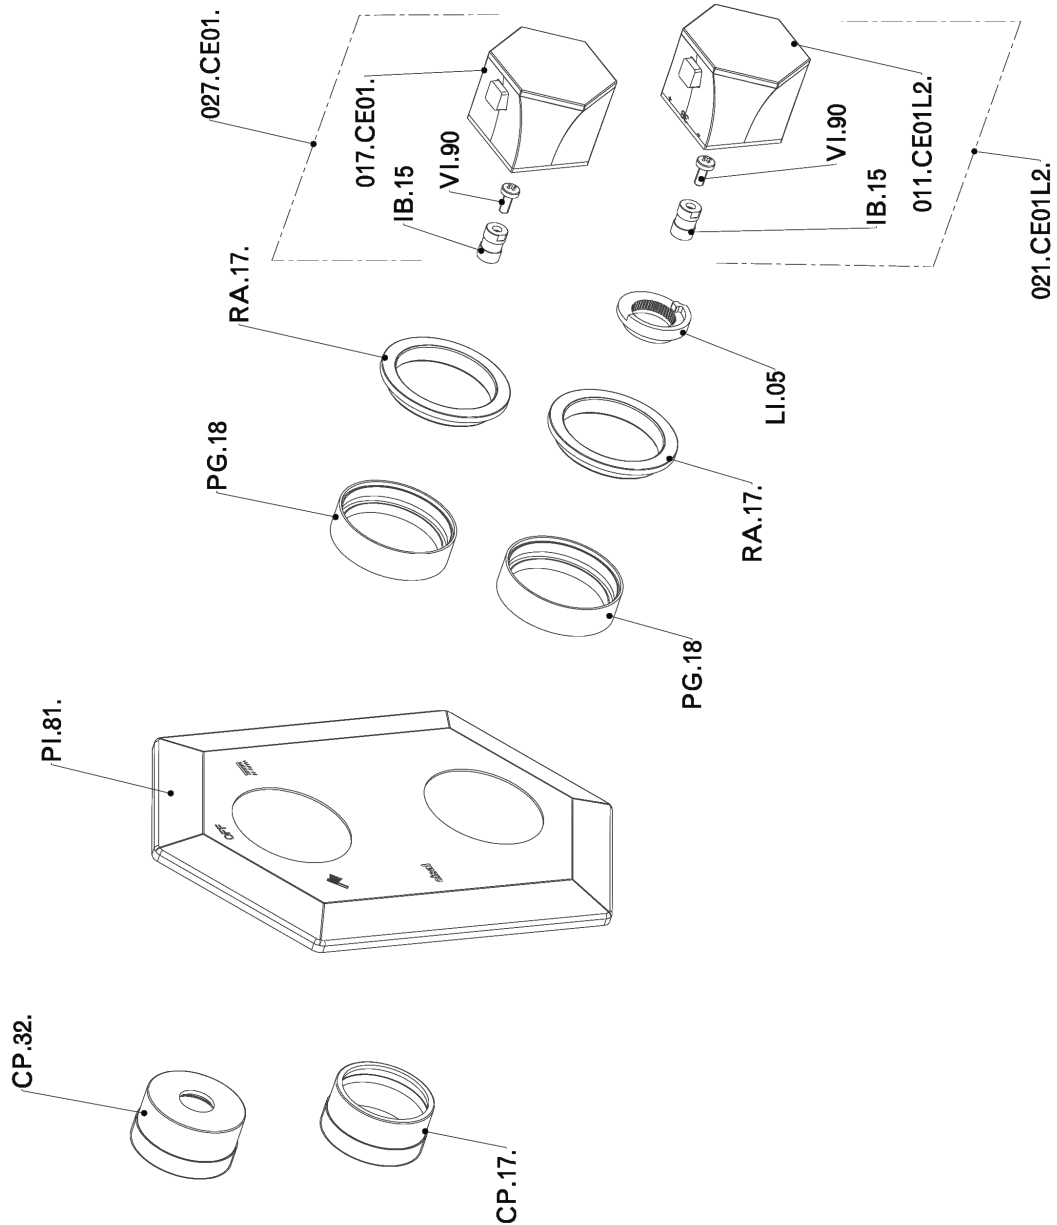

Exposed part for con.thermo.shower mixer, 2-outlet CHERIE

MODEL **CE019100**

Exposed part for con.thermo.shower mixer, 2-outlet, with 2 outlet deviasstop, without concealed part, for item ZA019100

AVAILABLE FINISHINGS

-  **21** 21 Chrome
-  **24** 24 Gold
-  **2B** 2B Polished Nickel
-  **2P** 2P Rose Gold

CHARACTERISTICS

Installation **Concealed**
 Required concealed parts **ZA019100**

Thermostatic

The Cisal thermostatic is your personal water manager, helping you to handle, control and save water and energy.

Casa Milano

Exposed part for con.thermo.shower mixer, 2-outlet CHERIE

CE019100

<https://en.cisal.it/exposed-part-for-con-thermo-shower-mixer-2-outlet-cheriece019100>

Concealed thermostatic shower mixer, 2-outlets CONCEALED

MODEL **ZA019100**

Concealed thermostatic shower mixer, 2-outlets, with 1/2" 2 outlet devia stop cartridge, without trim kit

AVAILABLE FINISHINGS

CHARACTERISTICS

Concealed **1**
 instructions **2** **IS.277**
 Cartridge Spare Parts **24.04A.PP**
8x20 Plus P Thermostatic Valve