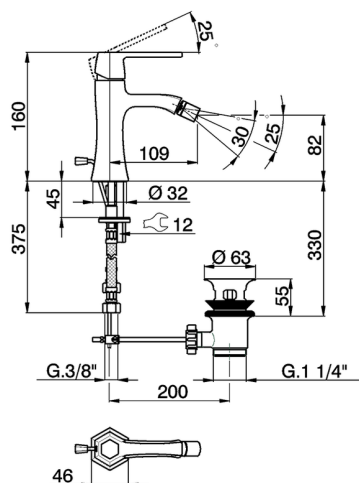

## Single lever bidet mixer **CHERIE**

MODEL **CH000554**

Single lever bidet mixer, with 1" 1/4 automatic pop-up waste, G.3/8" stainless steel flexible hoses

### CHARACTERISTICS

Cartridge Spare Parts **ZZ94240000**

**25 mm Cartridge**

Casa Milano

2023-11-24