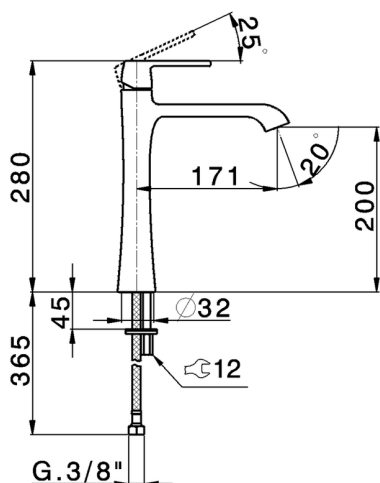

Single lever 200 tall washbasin mixer **CHERIE**

MODEL **CH003544**

Single lever "200" tall washbasin mixer, without pop-up waste, G.3/8" stainless steel flexible hoses

AVAILABLE FINISHINGS

- 
6T 6T Chrome/Matt Black
- 
7C 7C Gold/Matt Black
- 
7D 7D Polished Nickel/Matt Black
- 
7E 7E Rose Gold/Matt Black

CHARACTERISTICS

Cartridge Spare Parts **ZZ94240000**

25 mm Cartridge