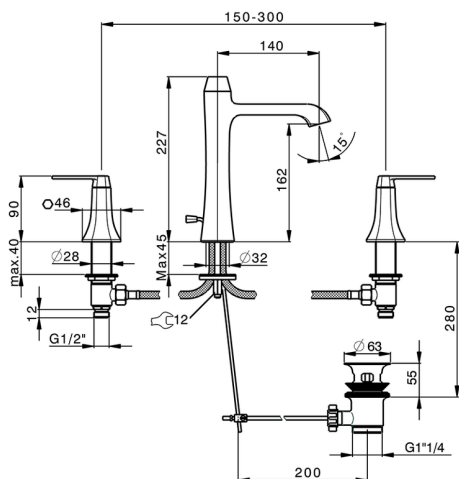

3 hole washbasin mixer CHERIE

MODEL **CF001060**

3 hole washbasin mixer, with automatic 1"1/4 pop-up waste

AVAILABLE FINISHINGS

- 
6T 6T Chrome/Matt Black
- 
7C 7C Gold/Matt Black
- 
7D 7D Polished Nickel/Matt Black
- 
7E 7E Rose Gold/Matt Black