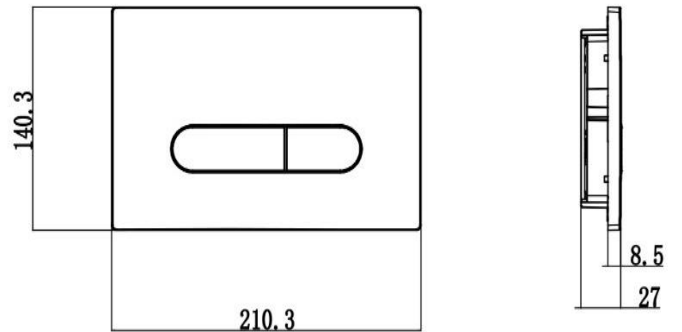

TECHNOLOGY

Leak Proof

Durable Materials

ECO Smart

3
YEARS
WARRANTY

Follow us - [casamilanouae](https://www.casamilanouae.com)

www.casamilanoitaly.com

Email us - info@casamilanoitaly.com

WHATSAPP & TOLL FREE

800 9394