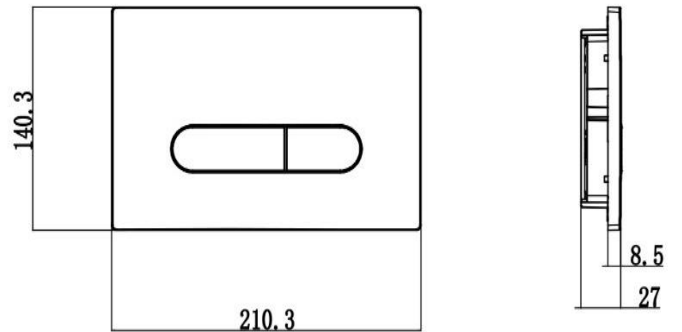

TECHNICAL INFORMATION
• COMPATIBLE WITH CONCEALED PNEUMATIC CISTERNS AND IN-WALL FRAMES (390100111109)

TECHNOLOGY

Leak Proof

Durable Materials

ECO Smart

3
YEARS
WARRANTY

Follow us - [casamilanouae](https://www.casamilanouae.com)

www.casamilanoitaly.com

Email us - info@casamilanoitaly.com

WHATSAPP & TOLL FREE

800 9394