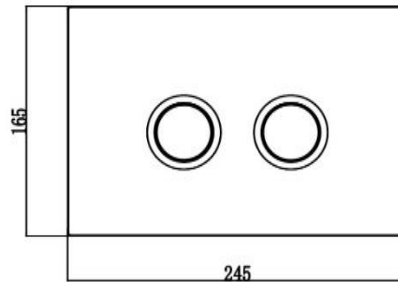

TECHNOLOGY

Leak Proof

Durable Materials

ECO Smart

3
YEARS
WARRANTY

Follow us - [casamilanouae](https://www.casamilanouae.com)

www.casamilanoitaly.com

Email us - info@casamilanoitaly.com

WHATSAPP & TOLL FREE

800 9394