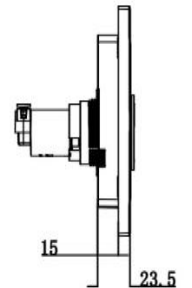

Casa Milano

FRONT OPERATED PNEUMATIC PUSH PLATE

390100111121

SPECIFICATIONS	
• COLOR	MATTE BLACK
• TYPE	PUSH PLATE
• MATERIAL	PLASTIC
• THICKNESS (MM)	15
• HEIGHT (MM)	165
• DEPTH (MM)	23.5
• SHAPE	RECTANGLE

DRAWING

INSTALLATION
• FRONT ACTUATION
• CONCEALED INSTALLATION

TECHNICAL INFORMATION
• COMPATIBLE WITH CONCEALED CISTERNS AND IN-WALL FRAMES (390100111112, 390100111110)

TECHNOLOGY

Leak Proof

Durable Materials

ECO Smart

3
YEARS
WARRANTY

Follow us - [casamilanouae](https://www.casamilanouae.com)

www.casamilanoitaly.com

Email us - info@casamilanoitaly.com

WHATSAPP & TOLL FREE

800 9394