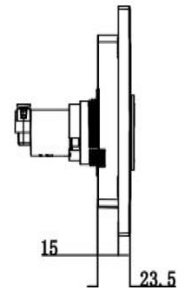

**CASA MILANO**

FRONT OPERATED PNEUMATIC PUSH PLATE

**390100111120**

SPECIFICATIONS	
• <b>COLOR</b>	<b>SHINING CHROME</b>
• <b>TYPE</b>	<b>PUSH PLATE</b>
• <b>MATERIAL</b>	<b>PLASTIC</b>
• <b>THICKNESS (MM)</b>	<b>15</b>
• <b>HEIGHT (MM)</b>	<b>165</b>
• <b>DEPTH (MM)</b>	<b>23.5</b>
• <b>SHAPE</b>	<b>RECTANGLE</b>

DRAWING

INSTALLATION
• <b>FRONT ACTUATION</b>
• <b>CONCEALED INSTALLATION</b>

TECHNICAL INFORMATION
• <b>COMPATIBLE WITH CONCEALED CISTERNS AND IN-WALL FRAMES (390100111112, 390100111110)</b>

TECHNOLOGY

Leak Proof