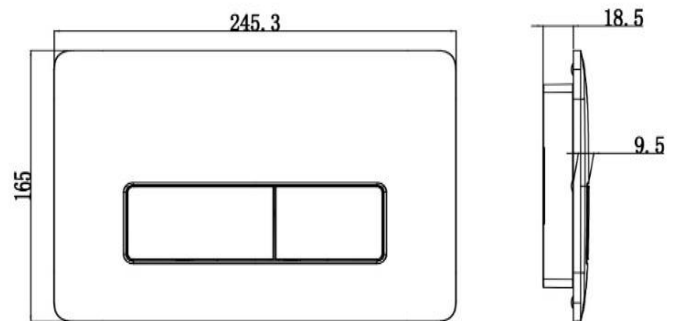

TECHNICAL INFORMATION
• COMPATIBLE WITH CONCEALED CISTERNS AND IN-WALL FRAMES (3901001111107, 3901001111110)

TECHNOLOGY

Leak Proof

Durable Materials

ECO Smart

3
YEARS
WARRANTY

Follow us - [casamilanouae](https://www.casamilano.it)

www.casamilanoitaly.com

Email us - info@casamilanoitaly.com

WHATSAPP & TOLL FREE

800 9394