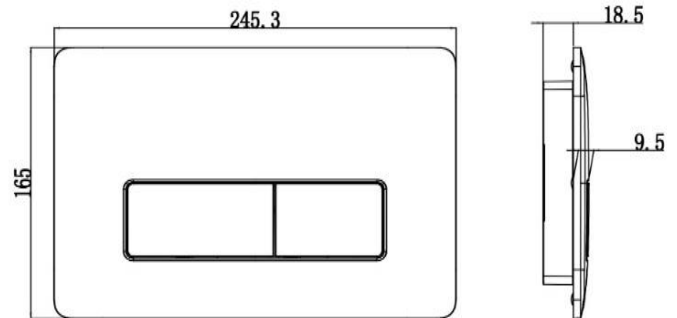

TECHNICAL INFORMATION
• COMPATIBLE WITH CONCEALED CISTERNS AND IN-WALL FRAMES (3901001111107, 3901001111110)

TECHNOLOGY

Leak Proof

Durable Materials

ECO Smart

3
YEARS
WARRANTY

Follow us - [casamilanouae](https://www.casamilanouae.com)

www.casamilanoitaly.com

Email us - info@casamilanoitaly.com

WHATSAPP & TOLL FREE

800 9394