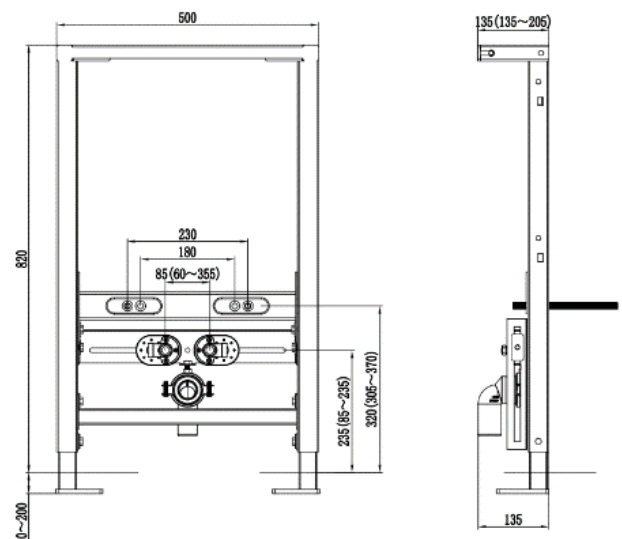

CASA MILANO

BIDET FRAME CISTERN

390100111116

SPECIFICATIONS	
• COLOR	DARK BLUE
• TYPE	CISTERN
• MATERIAL	IRON
• THICKNESS (MM)	75
• HEIGHT (MM)	820
• DEPTH (MM)	500
• LOAD CAPACITY (KG)	150
• SHAPE	RECTANGLE

DRAWING

INSTALLATION
• CONCEALED INSTALLATION
• FOR WALL HUNG BIDET
• FOR DRY WALL OR SOLID WALL
• FOR FLOOR CONSTRUCTION

TECHNICAL INFORMATION
• BIDET FRAME FOR WALL HUNG BIDET CERAMIC
• LOADING WEIGHT LESS 150KGS