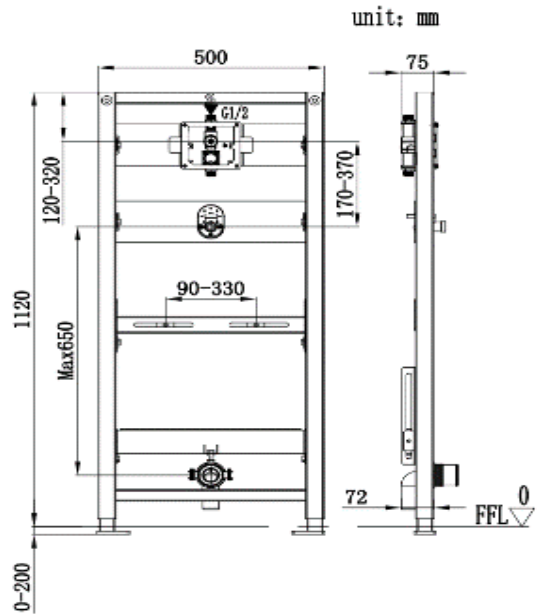

CASA MILANO

URINAL FRAME

390100111115

SPECIFICATIONS	
• COLOR	DARK BLUE
• TYPE	CISTERN
• MATERIAL	IRON
• THICKNESS (MM)	75
• HEIGHT (MM)	1120
• DEPTH (MM)	500
• LOAD CAPACITY (KG)	150
• SHAPE	RECTANGLE

DRAWING

INSTALLATION
• CONCEALED INSTALLATION
• FOR WALL HUNG BASIN
• FOR DRY WALL OR SOLID WALL
• FOR FLOOR CONSTRUCTION

TECHNICAL INFORMATION
• URINAL FRAME FOR CONCEALED URINAL FLUSHOMETER
• LOADING WEIGHT LESS 150KGS