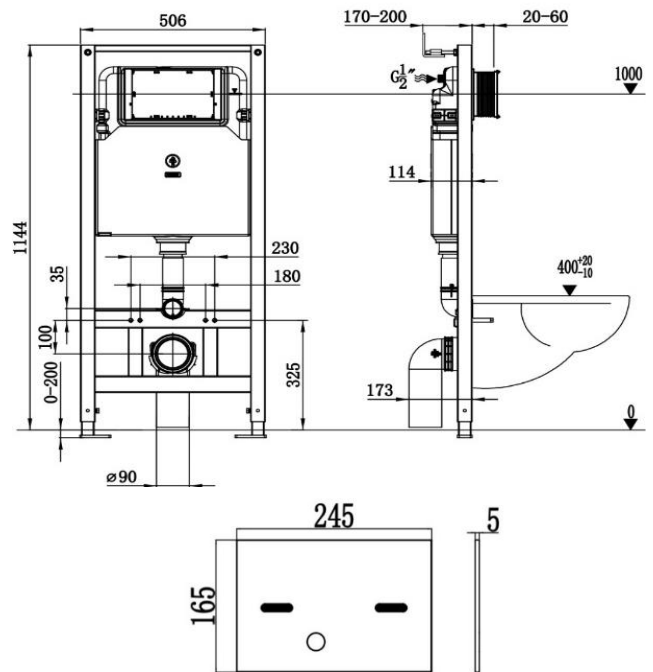

DRAWING

Unit: mm